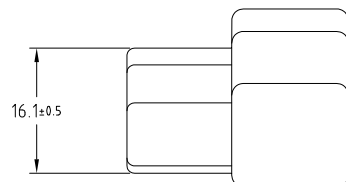

OBSOLETE	NATURAL	1-172131-1
	LIGHT GRAY	6-172131-6
OBSOLETE	RED	-9
	ORANGE	-8
	GRAY	-6
OBSOLETE	BLUE	-5
	BROWN	-3
	BLACK	-2
MATERIAL	NATURAL	172131-1
	COLOR	型番
		PART NUMBER

- 注記  
 1. かん合する相手ハウジングは型番172132  
 2. 使用端子は型番170340,170341,170349  
 △材料：6/6ナイロン (UL94V-2)  
 △材料：6/6ナイロン (UL94V-0)

THIS DRAWING IS A CONTROLLED DOCUMENT.		DWN	14OCT2008	Tyco Electronics		Tyco Electronics Corporation	
DIMENSIONS: 単位：mm		CHK	14OCT2008	S.MANABE		Kawasaki, Japan	
TOLERANCES UNLESS OTHERWISE SPECIFIED: 一般公差		APVD	14OCT2008	S.MANABE		250 SERIES HOUSING LANCE CONNECTOR	
10< ≤10 ±0.2		PRODUCT SPEC		製品規格		3POS CAP HOUSING	
30< ≤30 ±0.25		APPLICATION SPEC		取付適用規格		SIZE	
≤100 ±0.3		WEIGHT		A3		CAGE CODE	
ANGLES		CUSTOMER DRAWING		00779		DRAWING NO	
FINISH		SCALE		172131		RESTRICTED TO	
仕上		尺度		2:1		—	
SEE NOTE		SHEET		1 of 1		REV	
		REV		E1			