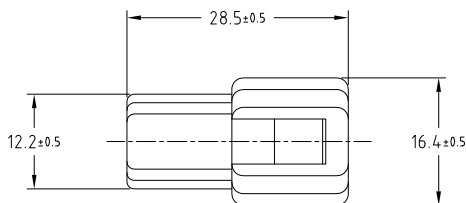

OBSOLETE	NATURAL	1-172131-1
	LIGHT GRAY	6-172131-6
OBSOLETE	RED	-9
	ORANGE	-8
	GRAY	-6
OBSOLETE	BLUE	-5
	BROWN	-3
	BLACK	-2
MATERIAL	NATURAL	172131-1
	COLOR	型番
		PART NUMBER

- 注記  
 1. かん合する相手ハウジングは型番172132  
 2. 使用端子は型番170340,170341,170349  
 △材料：6/6ナイロン (UL94V-2)  
 △材料：6/6ナイロン (UL94V-0)

- NOTES  
 1. THE MATING PLUG HOUSING P/N : 172132  
 2. APPLIED CONTACT P/N : 170340,170341,170349  
 △ MATERIAL : 6/6NYLON (UL94V-2)  
 △ MATERIAL : 6/6NYLON (UL94V-0)  
 △ OBSOLETE PARTS: OBSOLETE CIS STREAMLINING PER D.RENAUD/D.SINISI

THIS DRAWING IS A CONTROLLED DOCUMENT.		DWN	14OCT2008	Tyco Electronics		Tyco Electronics Corporation	
DIMENSIONS: 単位：mm		CHK	14OCT2008	S.MANABE		Kawasaki, Japan	
TOLERANCES UNLESS OTHERWISE SPECIFIED: 一般公差		APVD	14OCT2008	S.MANABE		250 SERIES HOUSING LANCE CONNECTOR	
10< ≤10 ±0.2		PRODUCT SPEC		製品規格		3POS CAP HOUSING	
30< ≤30 ±0.25		APPLICATION SPEC		取付適用規格		SIZE	
≤100 ±0.3		WEIGHT		A3		CAGE CODE	
ANGLES		CUSTOMER DRAWING		00779		DRAWING NO	
FINISH		SCALE		172131		RESTRICTED TO	
仕上		尺度		2:1		—	
SEE NOTE		SHEET		1 of 1		REV	
		REV		E1			