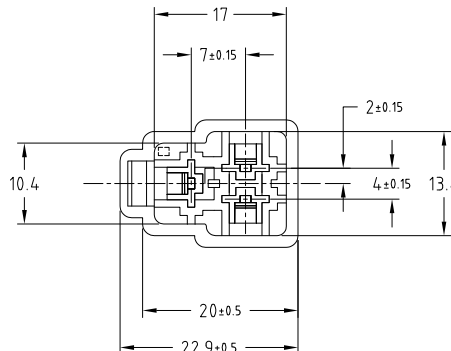

OBSOLETE	NATURAL	1-172131-1
	LIGHT GRAY	6-172131-6
OBSOLETE	RED	-9
	ORANGE	-8
	GRAY	-6
OBSOLETE	BLUE	-5
	BROWN	-3
	BLACK	-2
MATERIAL	NATURAL	172131-1
	COLOR	型番
		PART NUMBER

- 注記  
 1. かん合する相手ハウジングは型番172132  
 2. 使用端子は型番170340,170341,170349  
 △材料：6/6ナイロン (UL94V-2)  
 △材料：6/6ナイロン (UL94V-0)

- NOTES  
 1. THE MATING PLUG HOUSING P/N : 172132  
 2. APPLIED CONTACT P/N : 170340,170341,170349  
 △ MATERIAL : 6/6NYLON (UL94V-2)  
 △ MATERIAL : 6/6NYLON (UL94V-0)  
 △ OBSOLETE PARTS: OBSOLETE CIS STREAMLINING PER D.RENAUD/D.SINISI

THIS DRAWING IS A CONTROLLED DOCUMENT.		DWN	14OCT2008	Tyco Electronics		Tyco Electronics Corporation	
DIMENSIONS: 単位：mm		CHK	14OCT2008	S.MANABE		Kawasaki, Japan	
TOLERANCES UNLESS OTHERWISE SPECIFIED: 一般公差		APVD	14OCT2008	S.MANABE		250 SERIES HOUSING LANCE CONNECTOR	
10< ≤10 ±0.2		PRODUCT SPEC		製品規格		3POS CAP HOUSING	
30< ≤30 ±0.25		APPLICATION SPEC		取付適用規格		SIZE	
≤100 ±0.3		WEIGHT		A3		CAGE CODE	
ANGLES		CUSTOMER DRAWING		00779		DRAWING NO	
FINISH		SCALE		172131		RESTRICTED TO	
仕上		尺度		2:1		—	
SEE NOTE		SHEET		1 of 1		REV	
		REV		E1			