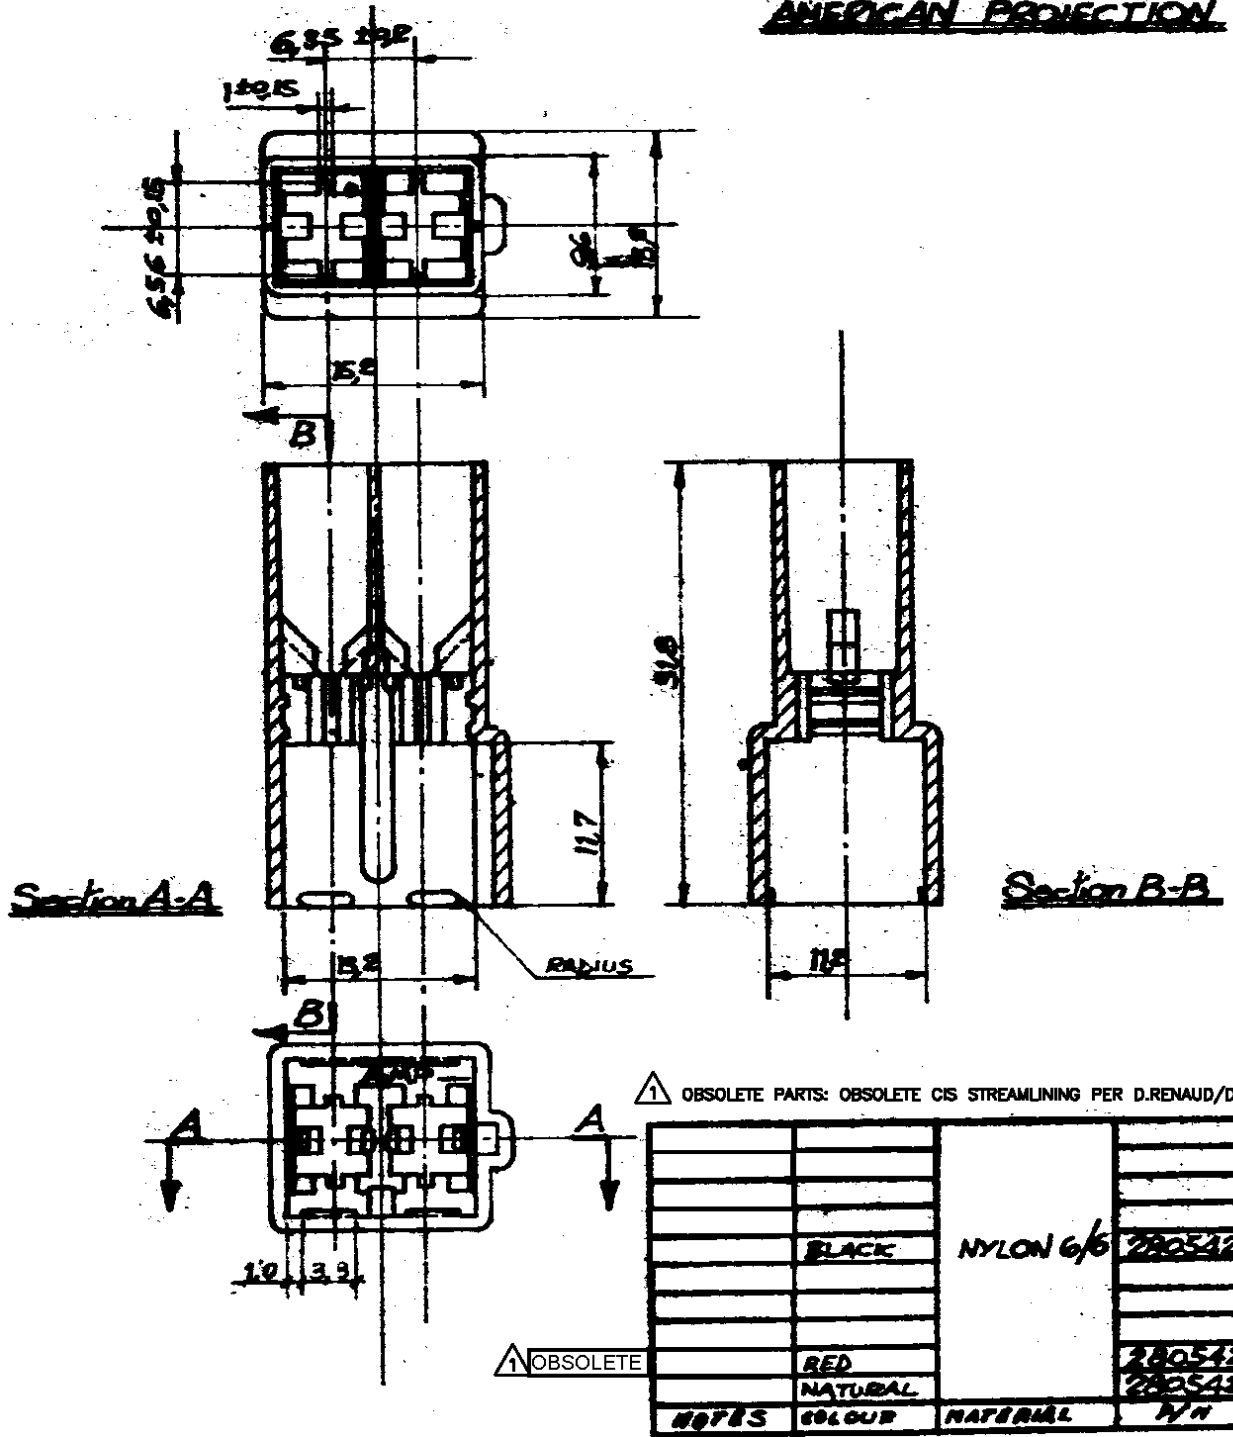

AMERICAN PROJECTION

⚠ OBSOLETE PARTS: OBSOLETE CIS STREAMLINING PER D.RENAUD/D.SINISI

	BLACK	NYLON 6/6	280542-5
	RED		280542-1
	NATURAL		280542-0
WHITE	COLOUR	NATURAL	N/A

⚠ OBSOLETE

		© 1979 BY AMP INCORPORATED. ALL RIGHTS RESERVED. AMP PRODUCTS COVERED BY PATENTS AND/OR PATENTS PENDING.		CUSTOMER COPY REFERENCE ONLY	
		REVISIONS AND DISPOSITION		AMP ITALIA VIA S. VITO 15 COLLENO (TORINO)	
C1	REVISED PER ECO-09-022178	KK	AEG	22SEP09	
REVISED AND DISPOSITION		23/2/79		CLASS	
WIRE RANGE		INSULATION		TYPE	
TOLERANCE EXCEPT AS NOTED ± 0.421° 0'		SCALE	USE	NO	REV
		2:1	I	A	C-280542
2 WAY 250 SDBS. FASTIN-ON TAB HOUSING					