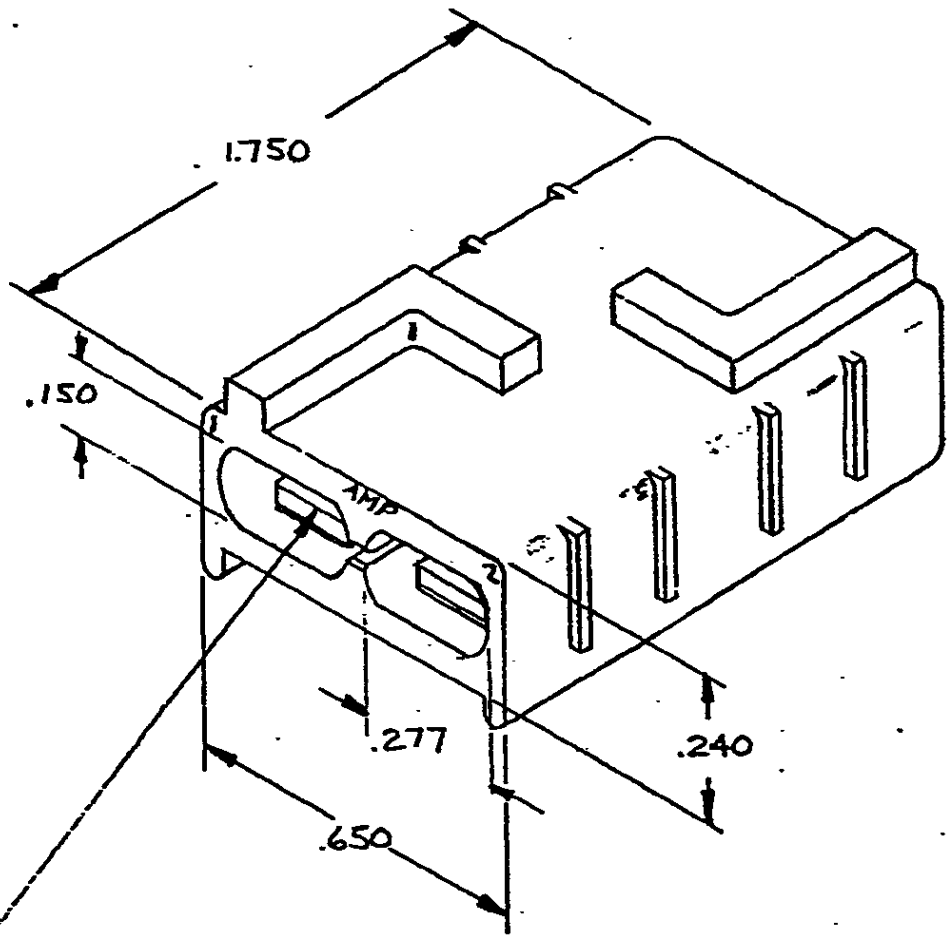

NUMBER 360025

360025-1 WAS P727345-1

"187" SERIES TAB - (4 PLACES)
.020 THICK

PART NO.	COLOR	TEMP RATING
360025-1	NATURAL	105°C
360025-2	BLACK	150°C

DIMENSIONS IN INCHES. DO NOT SCALE PRINT.

Unpublished copy not to be reproduced nor published without written permission of AMP Incorporated.

WIRE — RANGE — INSULATION
— — — 170 MAX

CLASS — — —
TYPE — — —

TOLERANCE EXCEPT AS NOTED
± .015 ± 1° 0'

LOC NO
6 A 360025

REV
C

CHK LK ESPENSHADE
DATE 7-29-73
APP

NAME "187" SERIES CABLE MOUNTED
COMMONING BLOCK ASSEMBLY