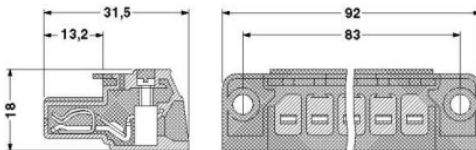

Dimensioned drawing