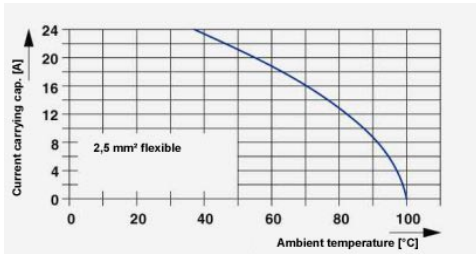

Diagrams/Drawings

Diagram