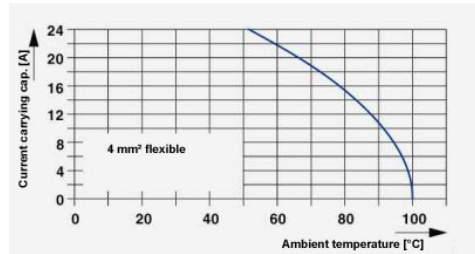

Diagrams/Drawings

Diagram