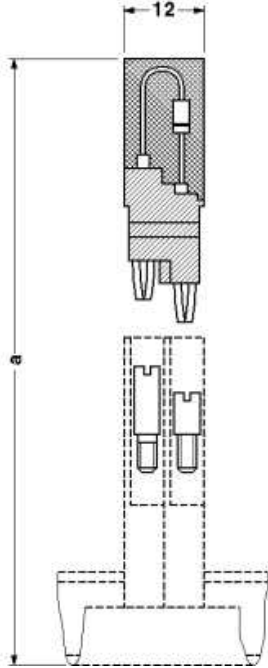

Diagrams/Drawings

Circuit diagram