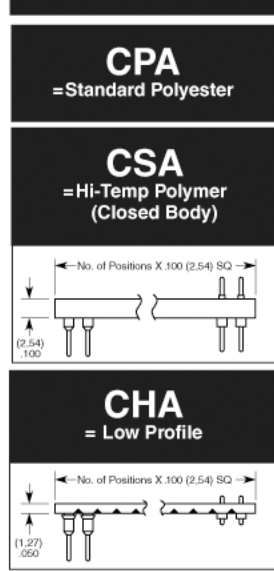

MOLD-TO-POSITION PRODUCT
Minimums or set-up charges may apply. Call Samtec.

COMPANY: _____ CONTACT: _____
TELEPHONE: _____ FAX: _____
QUANTITY: _____ DELIVERY: _____

CUSTOM SOCKETS & ADAPTORS

Customize your PGA sockets and optimize your costs

Samtec offers the ultimate in PGA socket and adaptor flexibility. If you don't find the pin out you need among our most popular patterns, fax it to us and we will check it against the thousands of standards we stock.

Even if we don't stock it, customs are a specialty at Samtec. Choose from the many insulator types, lead socket and terminal styles, platings and grid sizes to build your own socket or adaptor. Fill in the part number and indicate your pattern and we'll quote price and delivery.

A choice of insulator types includes our standard Glass Filled Polyester, CPAX Series for solid body; a high temperature insulator, CSAX Series with Liquid Crystal Polymer insulator; and CHAX Series for low profile applications.

Specifications:
CPAX
Same as MPAX

Specifications:
CSAX HI-TEMP
Same as MSAX

Specifications:
CHAX
Same as MHAX

Note:
These Series are non-standard, non-returnable.

WWW.SAMTEC.COM