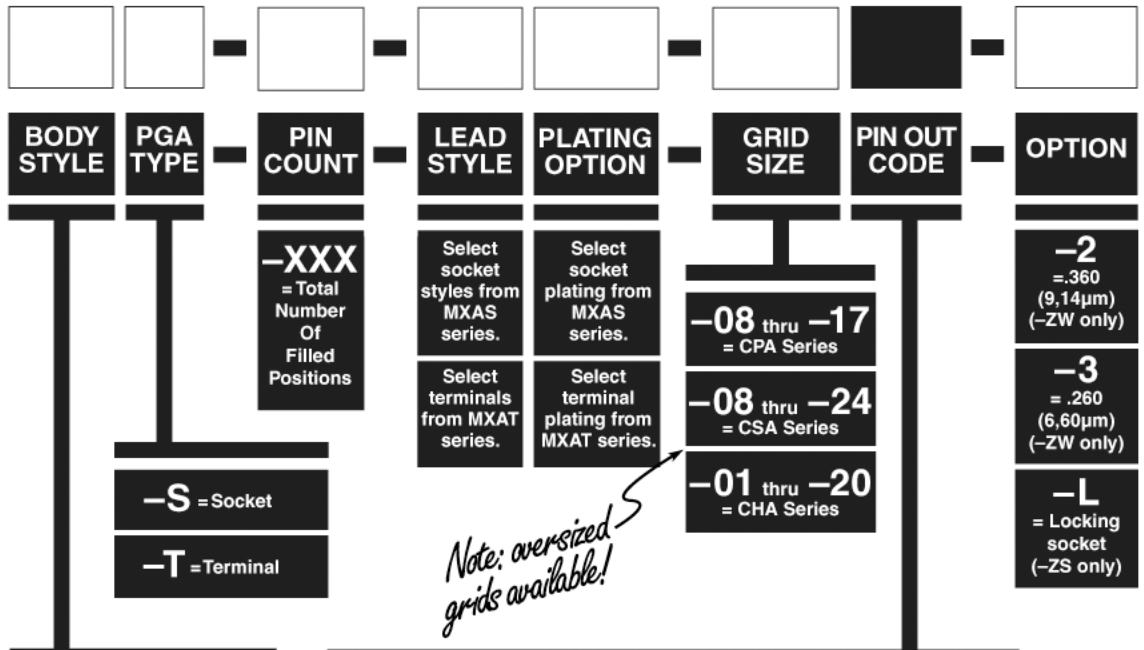

MOLD-TO-POSITION PRODUCT
Minimums or set-up charges may apply. Call Samtec.

COMPANY: _____ CONTACT: _____
TELEPHONE: _____ FAX: _____
QUANTITY: _____ DELIVERY: _____

CUSTOM SOCKETS & ADAPTORS

Customize your PGA sockets and optimize your costs

Samtec offers the ultimate in PGA socket and adaptor flexibility. If you don't find the pin out you need among our most popular patterns, fax it to us and we will check it against the thousands of standards we stock.

Even if we don't stock it, customs are a specialty at Samtec. Choose from the many insulator types, lead socket and terminal styles, platings and grid sizes to build your own socket or adaptor. Fill in the part number and indicate your pattern and we'll quote price and delivery.

A choice of insulator types includes our standard Glass Filled Polyester, CPAX Series for solid body; a high temperature insulator, CSAX Series with Liquid Crystal Polymer insulator; and CHAX Series for low profile applications.

Specifications:
CPAX
Same as MPAX

Specifications:
CSAX HI-TEMP
Same as MSAX

Specifications:
CHAX
Same as MHAX

Note:
These Series are non-standard, non-returnable.

WWW.SAMTEC.COM