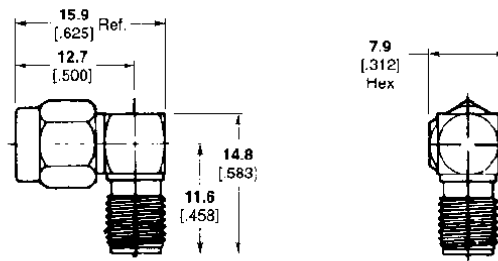

SMA Connectors (Continued)

**In-Series Adapter,
Jack to Plug, Right Angle**

Frequency	Material & Finish	Captivation	M/A-COM Model No.	Part No.
DC-12.4GHz	Stainless, Passivated	Mechanical	2088-0000-02	1055065-1

**In-Series Adapter,
Jack to Jack, Right Angle**

Frequency	Material & Finish	Captivation	M/A-COM Model No.	Part No.
DC-12.4GHz	Stainless, Passivated	Mechanical	2086-0000-02	1055018-1

**In-Series Adapter,
Plug to Plug, Right Angle**

Frequency	Material & Finish	Captivation	M/A-COM Model No.	Part No.
DC-18.0GHz	Stainless, Passivated	Mechanical	2087-1230-02	1055047-1