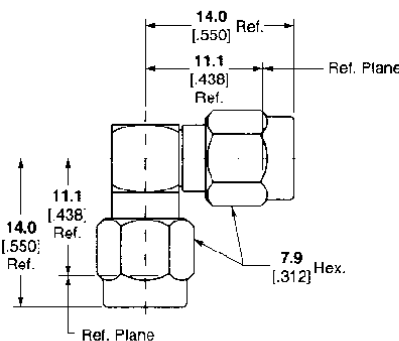

SMA Connectors (Continued)

**In-Series Adapter,
Jack to Plug, Right Angle**

Frequency	Material & Finish	Captivation	M/A-COM Model No.	Part No.
DC-12.4GHz	Stainless, Passivated	Mechanical	2088-0000-02	1055065-1

**In-Series Adapter,
Jack to Jack, Right Angle**

Frequency	Material & Finish	Captivation	M/A-COM Model No.	Part No.
DC-12.4GHz	Stainless, Passivated	Mechanical	2086-0000-02	1055018-1

**In-Series Adapter,
Plug to Plug, Right Angle**