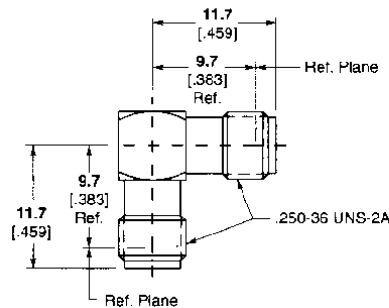

SMA Connectors (Continued)

**In-Series Adapter,
Jack to Plug, Right Angle**

Frequency	Material & Finish	Captivation	M/A-COM Model No.	Part No.
DC-12.4GHz	Stainless, Passivated	Mechanical	2088-0000-02	1055065-1

**In-Series Adapter,
Jack to Jack, Right Angle**

Frequency	Material & Finish	Captivation	M/A-COM Model No.	Part No.
DC-12.4GHz	Stainless, Passivated	Mechanical	2086-0000-02	1055018-1

**In-Series Adapter,
Plug to Plug, Right Angle**

Frequency	Material & Finish	Captivation	M/A-COM Model No.	Part No.
DC-18.0GHz	Stainless, Passivated	Mechanical	2087-1230-02	1055047-1