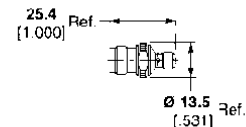

TNC Jack – SMA Jack

Part No. 1057839-1
M/A-COM Model No. 3284-2240-00