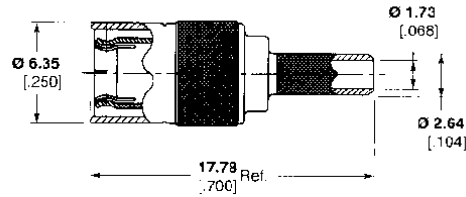

SMB Connectors, Mini 75 Ohm (Continued)

Straight Plug

RG Cable	Center Contact Plating	Outer Contact Plating	Body Plating	Part No.
179, 187	Gold	Gold	Nickel	415487-1
179, 187	Gold	Nickel	Nickel	415487-2
RD 179	Gold	Nickel	Nickel	415487-3

Right Angle Plug

RG Cable	Center Contact Plating	Outer Contact Plating	Body Plating	Part No.
179, 187	Gold	Nickel	Nicke	415484-1
179, 187	Gold	Gold	Nicke	415484-2
RD 179	Gold	Gold	Nicke	415484-3

Bulkhead Jack

RG Cable	Center Contact Plating	Body Plating	Part No.
179, 187	Gold	Nickel	415500-1