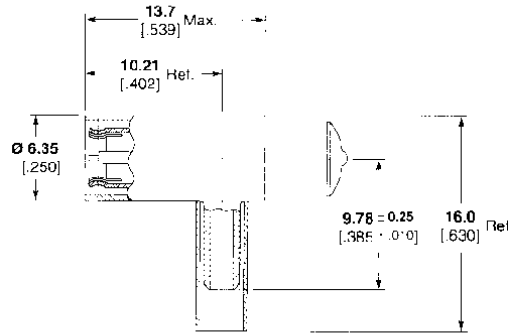

SMB Connectors, Mini 75 Ohm (Continued)

Straight Plug

RG Cable	Center Contact Plating	Outer Contact Plating	Body Plating	Part No.
179, 187	Gold	Gold	Nickel	415487-1
179, 187	Gold	Nickel	Nickel	415487-2
RD 179	Gold	Nickel	Nickel	415487-3

Right Angle Plug

RG Cable	Center Contact Plating	Outer Contact Plating	Body Plating	Part No.
179, 187	Gold	Nickel	Nicke	415484-1
179, 187	Gold	Gold	Nicke	415484-2
RD 179	Gold	Gold	Nicke	415484-3

Bulkhead Jack

RG Cable	Center Contact Plating	Body Plating	Part No.
179, 187	Gold	Nickel	415500-1