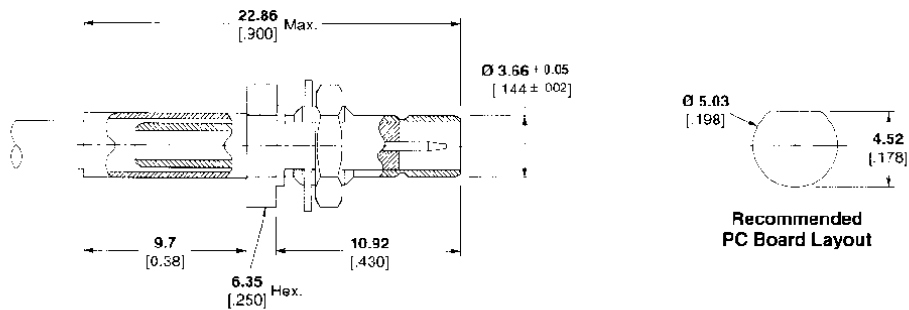

SMB Connectors, Mini 75 Ohm (Continued)

Straight Plug

RG Cable	Center Contact Plating	Outer Contact Plating	Body Plating	Part No.
179, 187	Gold	Gold	Nickel	415487-1
179, 187	Gold	Nickel	Nickel	415487-2
RD 179	Gold	Nickel	Nickel	415487-3

Right Angle Plug

RG Cable	Center Contact Plating	Outer Contact Plating	Body Plating	Part No.
179, 187	Gold	Nickel	Nicke	415484-1
179, 187	Gold	Gold	Nicke	415484-2
RD 179	Gold	Gold	Nicke	415484-3

Bulkhead Jack