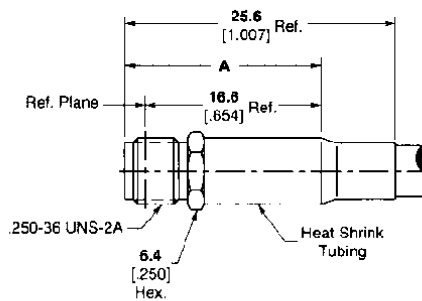

SMA Connectors (Continued)
Flexible Cable

Straight Cable Plug, Solder

| Cable Type RG/U | Body Material & Finish | Contact Captivation | Contact Attachment | Dimension A | Instruction Sheet | M/A-COM Model No. | Part No. |
|------------------------------------|---------------------------|------------------------|-----------------------|----------------|----------------------|-------------------------|-------------|
| 55, 58, 141, 142, 223, 303, 400 | Stainless, Gold* | No | Solder | 19.7 .775 | 408-4821 | 2031-5002-02 | 1051638-1 |
| 174, 188, 316 | Stainless, Gold* | No | Solder | 17.5 .690 | 408-4756 | 2031-5003-02 | 1051644-1 |

*Coupling nut is passivated stainless steel.

Straight Cable Jack, Solder

| Cable Type RG/U | Body Material & Finish | Contact Captivation | Contact Attachment | Dimension A | Instruction Sheet | M/A-COM Model No. | Part No. |
|------------------------------------|---------------------------|------------------------|-----------------------|----------------|----------------------|-------------------------|-------------|
| 55, 58, 141, 142, 223, 303, 400 | Stainless, Gold | No | Solder | 18.5 .730 | 408-4820 | 2032-5002-00 | 1051852-1 |

Bulkhead Cable Jack, Solder

| Cable Type RG/U | Body Material & Finish | Contact Captivation | Contact Attachment | Dimension A | Instruction Sheet | M/A-COM Model No. | Part No. |
|-----------------------------|---------------------------|------------------------|-----------------------|----------------|----------------------|-------------------------|-------------|
| RG 55, 58, 141, 142, 300 | Stainless, Gold | No | Solder | 24.0 .945 | 408-4817 | 2034-5007-00 | 1051861-1 |
| 174, 188, 316 | Stainless, Gold | No | Solder | 21.0 .825 | 408-4817 | 2034-5008-00 | 1051942-1 |