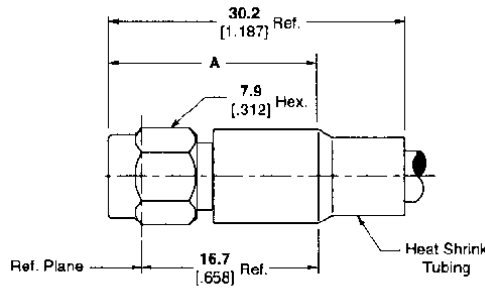

SMA Connectors (Continued)
Flexible Cable

Straight Cable Plug, Solder

| Cable Type RG/U | Body Material & Finish | Contact Captivation | Contact Attachment | Dimension A | Instruction Sheet | M/A-COM Model No. | Part No. |
|------------------------------------|---------------------------|------------------------|-----------------------|----------------|----------------------|-------------------------|-------------|
| 55, 58, 141, 142, 223, 303, 400 | Stainless, Gold* | No | Solder | 19.7 .775 | 408-4821 | 2031-5002-02 | 1051638-1 |
| 174, 188, 316 | Stainless, Gold* | No | Solder | 17.5 .690 | 408-4756 | 2031-5003-02 | 1051644-1 |

*Coupling nut is passivated stainless steel.

Straight Cable Jack, Solder

| Cable Type RG/U | Body Material & Finish | Contact Captivation | Contact Attachment | Dimension A | Instruction Sheet | M/A-COM Model No. | Part No. |
|------------------------------------|---------------------------|------------------------|-----------------------|----------------|----------------------|-------------------------|-------------|
| 55, 58, 141, 142, 223, 303, 400 | Stainless, Gold | No | Solder | 18.5 .730 | 408-4820 | 2032-5002-00 | 1051852-1 |

Bulkhead Cable Jack, Solder

| Cable Type RG/U | Body Material & Finish | Contact Captivation | Contact Attachment | Dimension A | Instruction Sheet | M/A-COM Model No. | Part No. |
|-----------------------------|---------------------------|------------------------|-----------------------|----------------|----------------------|-------------------------|-------------|
| RG 55, 58, 141, 142, 300 | Stainless, Gold | No | Solder | 24.0 .945 | 408-4817 | 2034-5007-00 | 1051861-1 |
| 174, 188, 316 | Stainless, Gold | No | Solder | 21.0 .825 | 408-4817 | 2034-5008-00 | 1051942-1 |