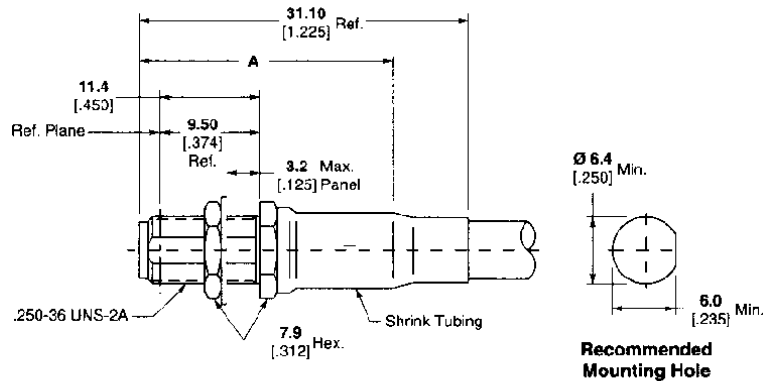

SMA Connectors (Continued)
Flexible Cable

Straight Cable Plug, Solder

| Cable Type RG/U | Body Material & Finish | Contact Captivation | Contact Attachment | Dimension A | Instruction Sheet | M/A-COM Model No. | Part No. |
|------------------------------------|---------------------------|------------------------|-----------------------|----------------|----------------------|-------------------------|-------------|
| 55, 58, 141, 142, 223, 303, 400 | Stainless, Gold* | No | Solder | 19.7 .775 | 408-4821 | 2031-5002-02 | 1051638-1 |
| 174, 188, 316 | Stainless, Gold* | No | Solder | 17.5 .690 | 408-4756 | 2031-5003-02 | 1051644-1 |

*Coupling nut is passivated stainless steel.

Straight Cable Jack, Solder

| Cable Type RG/U | Body Material & Finish | Contact Captivation | Contact Attachment | Dimension A | Instruction Sheet | M/A-COM Model No. | Part No. |
|------------------------------------|---------------------------|------------------------|-----------------------|----------------|----------------------|-------------------------|-------------|
| 55, 58, 141, 142, 223, 303, 400 | Stainless, Gold | No | Solder | 18.5 .730 | 408-4820 | 2032-5002-00 | 1051852-1 |

Bulkhead Cable Jack, Solder

| Cable Type RG/U | Body Material & Finish | Contact Captivation | Contact Attachment | Dimension A | Instruction Sheet | M/A-COM Model No. | Part No. |
|-----------------------------|---------------------------|------------------------|-----------------------|----------------|----------------------|-------------------------|-------------|
| RG 55, 58, 141, 142, 300 | Stainless, Gold | No | Solder | 24.0 .945 | 408-4817 | 2034-5007-00 | 1051861-1 |
| 174, 188, 316 | Stainless, Gold | No | Solder | 21.0 .825 | 408-4817 | 2034-5008-00 | 1051942-1 |