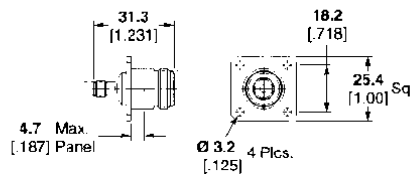

SMA Jack – N Series Flange Mount

Part No. 1057343-1
M/A-COM Model No. 3080-2242-00