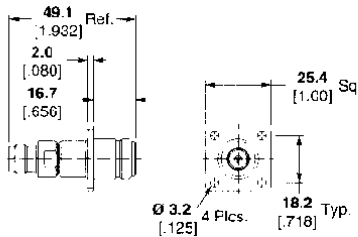

TNC Jack – N Series Flange Mount Jack

Part No. 1057843-1
M/A-COM Model No. 3180-2302-00

TNC Jack – BNC Jack

Part No. 1057845-1
M/A-COM Model No. 3180-2320-00

MCX Jack – SMA Jack

Part No. 1061070-1
M/A-COM Model No. 5880-2240-00

SMA Jack – N Series Jack

Part No. 1057341-1
M/A-COM Model No. 3080-2240-00