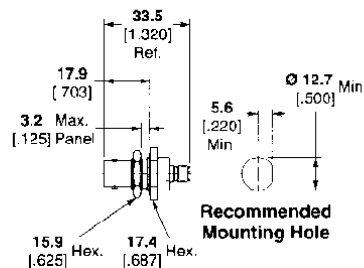

BNC Bulkhead Jack – SMA Jack

Part No. 1058117-1
M/A-COM Model No. 3284-2240-00

TNC Jack – SMA Jack

Part No. 1057839-1
M/A-COM Model No. 3284-2240-00