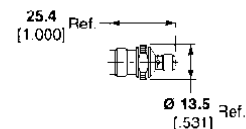

TNC Jack – SMA Jack

Part No. 1057839-1
M/A-COM Model No. 3284-2240-00