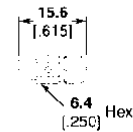

MCX Jack – SMA Jack

Part No. 1061070-1
M/A-COM Model No. 5880-2240-00