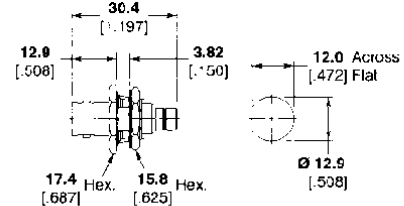

Between Series Adapters (Continued)

Jack-Jack

7-16 Jack – N Series Jack

BNC Jack – SMB Jack

BNC Jack – 75 ohm SMB Jack

Part No. 1311209-1
M/A-COM Model No. A57R03G999X