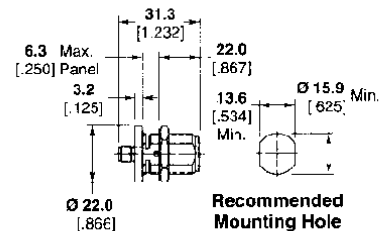

SMA Jack – N Series Bulkhead Jack

Part No. 1057463-1
M/A-COM Model No. 3084-2240-00

SMA Jack – BNC Jack

Part No. 1058058-1
M/A-COM Model No. 3280-2240-00