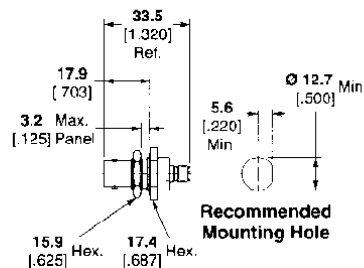

**SMA Jack – N Series Bulkhead Jack**

Part No. 1057463-1  
M/A-COM Model No. 3084-2240-00

**SMA Jack – BNC Jack**

Part No. 1058058-1  
M/A-COM Model No. 3280-2240-00

**BNC Bulkhead Jack – SMA Jack**

Part No. 1058117-1  
M/A-COM Model No. 3284-2240-00