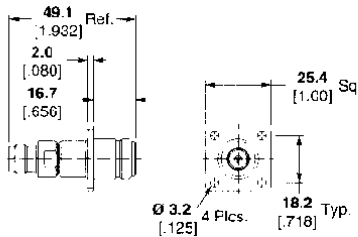

**Between Series Adapters (Continued)**

**Jack-Jack**

**7-16 Jack – N Series Jack**

Part No. 1311206-1  
M/A-COM Model No. A55P22E999X

**BNC Jack – SMB Jack**

Part No. 1058056-1  
M/A-COM Model No. 3280-2224-00

**BNC Jack – 75 ohm SMB Jack**

Part No. 1311209-1  
M/A-COM Model No. A57R03G999X

**TNC Jack – N Series Flange Mount Jack**

Part No. 1057843-1  
M/A-COM Model No. 3180-2302-00

**TNC Jack – BNC Jack**

Part No. 1057845-1  
M/A-COM Model No. 3180-2320-00

**MCX Jack – SMA Jack**

Part No. 1061070-1  
M/A-COM Model No. 5880-2240-00

**SMA Jack – N Series Jack**

Part No. 1057341-1  
M/A-COM Model No. 3080-2240-00

**SMA Jack – N Series Flange Mount**

Part No. 1057343-1  
M/A-COM Model No. 3080-2242-00

**SMA Jack – N Series Bulkhead Jack**

Part No. 1057463-1  
M/A-COM Model No. 3084-2240-00

**SMA Jack – BNC Jack**

Part No. 1058058-1  
M/A-COM Model No. 3280-2240-00

**BNC Bulkhead Jack – SMA Jack**

Part No. 1058117-1  
M/A-COM Model No. 3284-2240-00