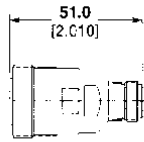

**Between Series Adapters (Continued)**

**Jack-Jack**

**7-16 Jack – N Series Jack**

Part No. 1311206-1  
M/A-COM Model No. A55P22E999X

**BNC Jack – SMB Jack**

Part No. 1058056-1  
M/A-COM Model No. 3280-2224-00