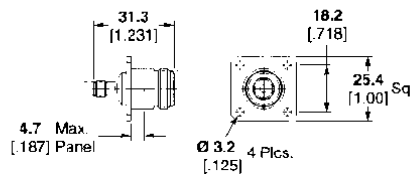

**MCX Jack – SMA Jack**

Part No. 1061070-1  
M/A-COM Model No. 5880-2240-00

**SMA Jack – N Series Jack**

Part No. 1057341-1  
M/A-COM Model No. 3080-2240-00

**SMA Jack – N Series Flange Mount**

Part No. 1057343-1  
M/A-COM Model No. 3080-2242-00

**SMA Jack – N Series Bulkhead Jack**

Part No. 1057463-1  
M/A-COM Model No. 3084-2240-00

**SMA Jack – BNC Jack**

Part No. 1058058-1  
M/A-COM Model No. 3280-2240-00

**BNC Bulkhead Jack – SMA Jack**

Part No. 1058117-1  
M/A-COM Model No. 3284-2240-00