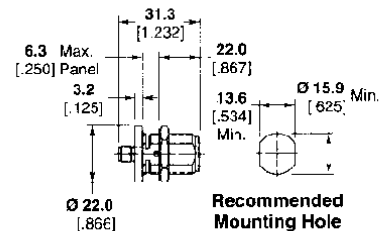

**MCX Jack – SMA Jack**

Part No. 1061070-1  
M/A-COM Model No. 5880-2240-00

**SMA Jack – N Series Jack**

Part No. 1057341-1  
M/A-COM Model No. 3080-2240-00

**SMA Jack – N Series Flange Mount**

Part No. 1057343-1  
M/A-COM Model No. 3080-2242-00

**SMA Jack – N Series Bulkhead Jack**

Part No. 1057463-1  
M/A-COM Model No. 3084-2240-00

**SMA Jack – BNC Jack**

Part No. 1058058-1  
M/A-COM Model No. 3280-2240-00

**BNC Bulkhead Jack – SMA Jack**

Part No. 1058117-1  
M/A-COM Model No. 3284-2240-00