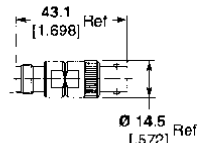

**BNC Jack – 75 ohm SMB Jack**

Part No. 1311209-1  
M/A-COM Model No. A57R03G999X

**TNC Jack – N Series Flange Mount Jack**

Part No. 1057843-1  
M/A-COM Model No. 3180-2302-00

**TNC Jack – BNC Jack**

Part No. 1057845-1  
M/A-COM Model No. 3180-2320-00

**MCX Jack – SMA Jack**

Part No. 1061070-1  
M/A-COM Model No. 5880-2240-00

**SMA Jack – N Series Jack**

Part No. 1057341-1  
M/A-COM Model No. 3080-2240-00

**SMA Jack – N Series Flange Mount**

Part No. 1057343-1  
M/A-COM Model No. 3080-2242-00