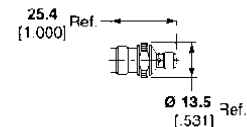

TNC Jack – SMA Jack

Part No. 1057839-1
M/A-COM Model No. 3284-2240-00