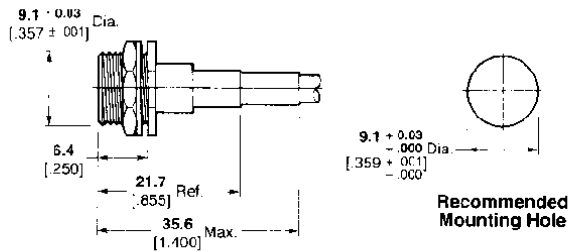

OSP Miniature Modular Blind Mate Connectors (Continued)
For Flexible Cable, Crimp Attachment

**Bulkhead Feedthrough
Cable Plug
Rear Mount**

Cable	Plating	M/A-COM Model No.	Part No.
RG-55/U, 142, 223, 400	Passivated Stainless Steel	4533-7341-02	1059521-1
RG-174/U, 179, 187, 188, 316	Passivated Stainless Steel	4533-7388-02	1059523-1

**Bulkhead Feedthrough
Cable Jack
Rigid Rear Mount**

Cable	Plating	M/A-COM Model No.	Part No.
RG-55/U, 142, 223, 400	Passivated Stainless Steel	4534-7341-02	1059525-1

**Flange Mount Cable Jack
Floating Rear Mount**