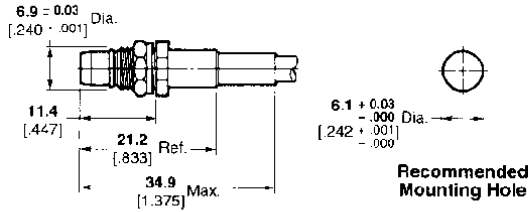

OSP Miniature Modular Blind Mate Connectors (Continued)
For Flexible Cable, Crimp Attachment

**Bulkhead Feedthrough
Cable Plug
Rear Mount**

Cable	Plating	M/A-COM Model No.	Part No.
RG-55/U, 142, 223, 400	Passivated Stainless Steel	4533-7341-02	1059521-1
RG-174/U, 179, 187, 188, 316	Passivated Stainless Steel	4533-7388-02	1059523-1

**Bulkhead Feedthrough
Cable Jack
Rigid Rear Mount**

Cable	Plating	M/A-COM Model No.	Part No.
RG-55/U, 142, 223, 400	Passivated Stainless Steel	4534-7341-02	1059525-1

**Flange Mount Cable Jack
Floating Rear Mount**