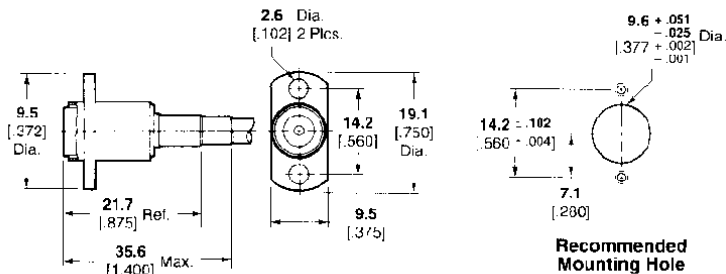

OSP Miniature Modular Blind Mate Connectors (Continued)
For Flexible Cable, Crimp Attachment

**Bulkhead Feedthrough
Cable Plug
Rear Mount**

Cable	Plating	M/A-COM Model No.	Part No.
RG-55/U, 142, 223, 400	Passivated Stainless Steel	4533-7341-02	1059521-1
RG-174/U, 179, 187, 188, 316	Passivated Stainless Steel	4533-7388-02	1059523-1

**Bulkhead Feedthrough
Cable Jack
Rigid Rear Mount**

Cable	Plating	M/A-COM Model No.	Part No.
RG-55/U, 142, 223, 400	Passivated Stainless Steel	4534-7341-02	1059525-1

**Flange Mount Cable Jack
Floating Rear Mount**