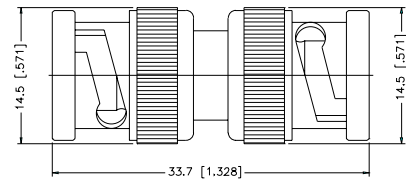

In-Series Adapters

Jack-to-Jack Adapter

P.N.	Cable Group	Plt.	Ins.	Imp.	Crimp Tool
B7071A1-ND3G-50	N/A	Nickel	Delrin	50	N/A
B7071A1-ND3G-75	N/A	Nickel	Delrin	75	N/A

Plug-to-Plug Adapter

P.N.	Cable Group	Plt.	Ins.	Imp.	Crimp Tool
Brass Shell					
B2071A2-ND3G-50	N/A	Nickel	Delrin	50	N/A
B2071A2-ND3G-75	N/A	Nickel	Delrin	75	N/A
Diecast Shell					
B2071B2-002-ND3G-50	N/A	Nickel	Delrin	50	N/A
B2071B2-002-ND3G-75	N/A	Nickel	Delrin	75	N/A

Right Angle Adapter - Plug-to-Jack

P.N.	Cable Group	Plt.	Ins.	Imp.	Crimp Tool
Brass Shell					
B5072A1-ND3G-50	N/A	Nickel	Delrin	50	N/A
B5072A1-ND3G-75	N/A	Nickel	Delrin	75	N/A
Diecast Shell					
B5072B1-001-ND3G-50	N/A	Nickel	Delrin	50	N/A
B5072B1-001-ND3G-75	N/A	Nickel	Delrin	75	N/A