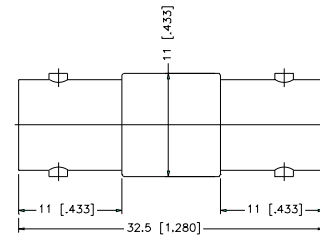

In-Series Adapters

Jack-to-Jack Adapter

P.N.	Cable Group	Plt.	Ins.	Imp.	Crimp Tool
B7071A1-ND3G-50	N/A	Nickel	Delrin	50	N/A
B7071A1-ND3G-75	N/A	Nickel	Delrin	75	N/A

Plug-to-Plug Adapter

P.N.	Cable Group	Plt.	Ins.	Imp.	Crimp Tool
Brass Shell					
B2071A2-ND3G-50	N/A	Nickel	Delrin	50	N/A
B2071A2-ND3G-75	N/A	Nickel	Delrin	75	N/A
Diecast Shell					
B2071B2-002-ND3G-50	N/A	Nickel	Delrin	50	N/A
B2071B2-002-ND3G-75	N/A	Nickel	Delrin	75	N/A

Right Angle Adapter - Plug-to-Jack

P.N.	Cable Group	Plt.	Ins.	Imp.	Crimp Tool
Brass Shell					
B5072A1-ND3G-50	N/A	Nickel	Delrin	50	N/A
B5072A1-ND3G-75	N/A	Nickel	Delrin	75	N/A
Diecast Shell					
B5072B1-001-ND3G-50	N/A	Nickel	Delrin	50	N/A
B5072B1-001-ND3G-75	N/A	Nickel	Delrin	75	N/A