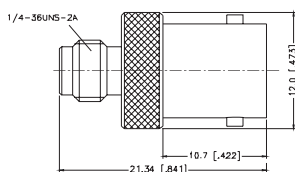

P.N. Description

SMAF-BF3-NT3G-50 SMA Jack to BNC Jack