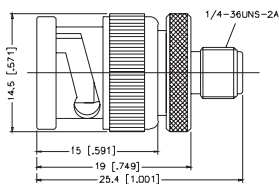

**P.N.** Description

SMAM-BF-NT3G-50 SMA Plug to BNC Jack

**P.N.** Description

SMAM-TF-NT3G-50 SMA Plug to TNC Jack

**P.N.** Description

SMAF-BM-3GT3G-50 SMA Jack to BNC Plug

**P.N.** Description

SMAF-TM-NT3G-50 SMA Jack to TNC Plug