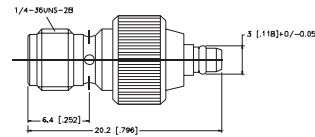

P.N. Description

SMAF-MMCXM1-3GT50G-50 SMA Jack to MMCX Plug