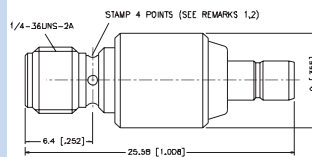

P.N. Description

SMAM-SMBF-3GT50G-50 SMA Plug to SMB Jack

P.N. Description

NM-SMAM-NT3G-50 N Plug to SMA Plug

P.N. Description

SMAF-SMBF1-3GT50G-50 SMA Jack to SMB Jack

P.N. Description

NF-SMAF-NT3G-50 N Jack to SMA Jack