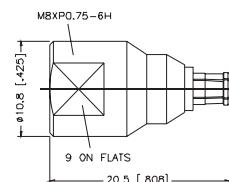

SMAF-FMEM-NT3G-50 FME Plug to SMA Jack

P.N. Description

FME2071N1-NTS-50 FME Plug to N Plug

P.N. Description

FMEM-MCXM-NT3G-50 FME Plug to MCX Plug

P.N. Description

FMEM-UM-NTS-50 FME Plug to UHF Plug

P.N. Description