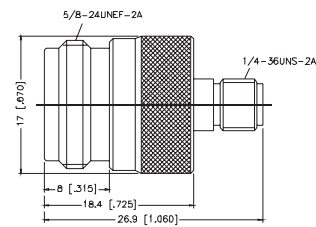

P.N. Description

SMAM-SMBF-3GT50G-50 SMA Plug to SMB Jack

P.N. Description

NM-SMAM-NT3G-50 N Plug to SMA Plug

P.N. Description

SMAF-SMBF1-3GT50G-50 SMA Jack to SMB Jack

P.N. Description

NF-SMAF-NT3G-50 N Jack to SMA Jack