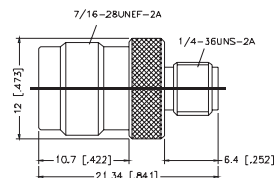

**P.N.** Description

SMAF-BF3-NT3G-50 SMA Jack to BNC Jack

**P.N.** Description

SMAM-TM-NT3G-50 SMA Plug to TNC Plug

**P.N.** Description

SMAM-BM-NT3G-50 SMA Plug to BNC Plug

**P.N.** Description

SMAF-TF-NT3G-50 SMA Jack to TNC Jack

P.N. Description

SMAM-SMBM1-3GT50G-50 SMA Plug to SMB Plug

P.N. Description

NF-SMAM-NT3G-50 N Jack to SMA Plug

P.N. Description

SMAF-SMBF1-3GT50G-50 SMA Jack to SMB Plug

P.N. Description

NM-SMAF-NT3G-50 N Plug to SMA Jack