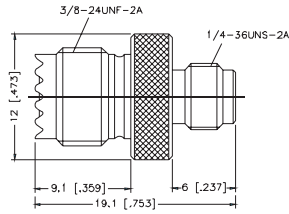

P.N. Description

SMAF-UM-NT3G-50 SMA Jack to UHF Plug

P.N. Description

SMAF-MUM-NT3G-50 SMA Jack to MINI-UHF Plug

P.N. Description

SMAM-UM-NT3G-50 SMA Plug to UHF Plug

P.N. Description

SMAM-MUM-NT3G-50 SMA Plug to MINI UHF Plug

P.N. Description

SMAF-MUF-NT3G-50 SMA Jack to MINI-UHF Jack

P.N. Description

SMAF-MCXF1-3GT50G-50 SMA Jack to MCX Jack

P.N. Description

SMAM-MCXF1-3GT50G-50 SMA Plug to MCX Jack

P.N. Description

SMAM-MMCXF1-3GT50G-50 SMA Plug to MMCX Jack