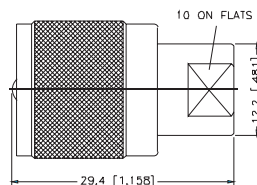

SMAF-FMEM-NT3G-50 FME Plug to SMA Jack

P.N. Description

FME2071N1-NTS-50 FME Plug to N Plug

P.N. Description

FMEM-MCXM-NT3G-50 FME Plug to MCX Plug

P.N. Description

FMEM-UM-NTS-50 FME Plug to UHF Plug

P.N. Description