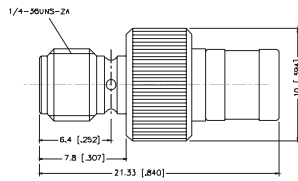

P.N. Description

SMAM-SMBM1-3GT50G-50 SMA Plug to SMB Plug

P.N. Description

NF-SMAM-NT3G-50 N Jack to SMA Plug

P.N. Description

SMAF-SMBF1-3GT50G-50 SMA Jack to SMB Plug

P.N. Description

NM-SMAF-NT3G-50 N Plug to SMA Jack