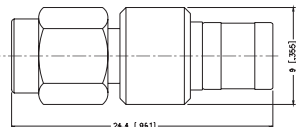

P.N. Description

SMAM-SMBF-3GT50G-50 SMA Plug to SMB Jack