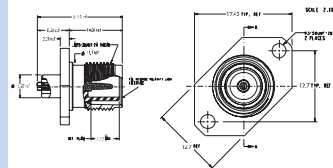

P.N. Description

031-6101 RP TNC Jack to AMC Jack