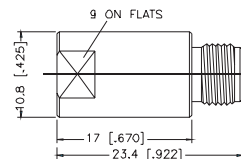

P.N. Description

SMAF-FMEM-NT3G-50 FME Plug to SMA Jack