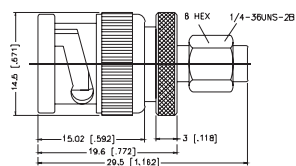

**P.N.** Description

SMAF-BF3-NT3G-50 SMA Jack to BNC Jack

**P.N.** Description

SMAM-TM-NT3G-50 SMA Plug to TNC Plug

**P.N.** Description

SMAM-BM-NT3G-50 SMA Plug to BNC Plug

**P.N.** Description

SMAF-TF-NT3G-50 SMA Jack to TNC Jack

P.N. Description

SMAM-SMBM1-3GT50G-50 SMA Plug to SMB Plug

P.N. Description

NF-SMAM-NT3G-50 N Jack to SMA Plug

P.N. Description

SMAF-SMBF1-3GT50G-50 SMA Jack to SMB Plug

P.N. Description

NM-SMAF-NT3G-50 N Plug to SMA Jack