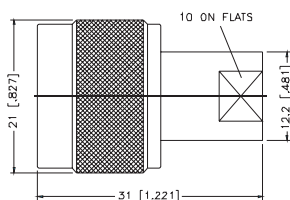

P.N. Description

FME2071N1-NTS-50 FME Plug to N Plug