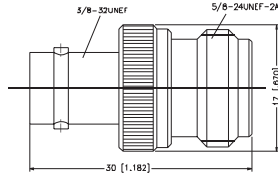

P.N. Description

SMAF-MCXM1-3GT50G-50 SMA Jack to MCX Plug

P.N. Description

SMAF-MMCXM1-3GT50G-50 SMA Jack to MMCX Plug

P.N. Description

SMAM-MCXM1-3GT50G-50 SMA Plug to MCX Plug

P.N. Description

RSMAM-MMCXM1-3GT50G-50 Reversed SMA Jack to MMCX Plug

**P.N.** **Description**

SMAM-MMCXM1-3GT50G-50 SMA Plug to MMCX Plug

**P.N.** **Description**

NF-BF-NT3G-50 N Jack to BNC Jack

**P.N.** **Description**

SMAF-MMCXF1-NT3G-50 SMA Jack to MMCX Jack

**P.N.** **Description**