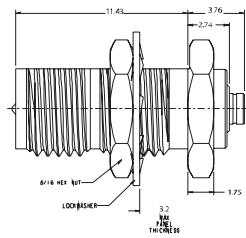

P.N.	Description
901-10097	RP SMA Jack to AMC Jack