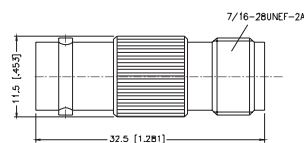

BF-TM-NT3G-50 BNC Jack to TNC Plug

**P.N.** **Description**

BM-SMBF-3GT3G-50 BNC Plug to SMB Jack

**P.N.** **Description**

BF-TF1-NT3G-50 BNC Jack to TNC Jack

**P.N.** **Description**

BM-SMBM-NT3G-50 BNC Plug to SMB Plug