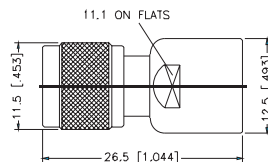

P.N. Description

TM-L-FMEM-NT3G-50 Right Angle Adapter — FME Plug to TNC Plug

P.N. Description

SMAF-FMEM-NT3G-50 FME Plug to SMA Jack

P.N. Description

FMEM-MUM-NDS-50 FME Plug to Mini-UHF Plug

P.N. Description