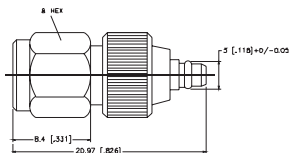

P.N. Description

SMAF-MCXM1-3GT50G-50 SMA Jack to MCX Plug

P.N. Description

SMAF-MMCXM1-3GT50G-50 SMA Jack to MMCX Plug

P.N. Description

SMAM-MCXM1-3GT50G-50 SMA Plug to MCX Plug

P.N. Description

RSMAM-MMCXM1-3GT50G-50 Reversed SMA Jack to MMCX Plug

**P.N.** **Description**

SMAM-MMCXM1-3GT50G-50 SMA Plug to MMCX Plug

**P.N.** **Description**

NF-BF-NT3G-50 N Jack to BNC Jack

**P.N.** **Description**

SMAF-MMCXF1-NT3G-50 SMA Jack to MMCX Jack

**P.N.** **Description**