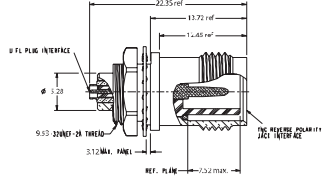

P.N.	Description	P.N.	Description
031-6112	RP TNC Jack to AMC Jack	31-6137	RP TNC Jack to AMC Jack