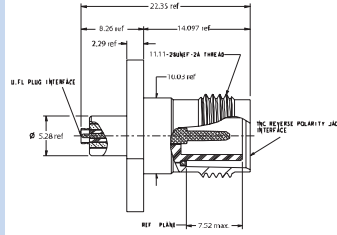

P.N.	Description	P.N.	Description
031-6112	RP TNC Jack to AMC Jack	31-6137	RP TNC Jack to AMC Jack