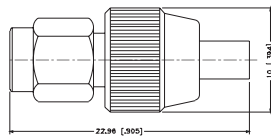

P.N. Description

SMAF-MUF-NT3G-50 SMA Jack to MINI-UHF Jack

P.N. Description

SMAF-MCXF1-3GT50G-50 SMA Jack to MCX Jack

P.N. Description

SMAM-MCXF1-3GT50G-50 SMA Plug to MCX Jack

P.N. Description

SMAM-MMCXF1-3GT50G-50 SMA Plug to MMCX Jack

P.N. Description

SMAF-MCXM1-3GT50G-50 SMA Jack to MCX Plug

P.N. Description

SMAF-MMCXM1-3GT50G-50 SMA Jack to MMCX Plug

P.N. Description

SMAM-MCXM1-3GT50G-50 SMA Plug to MCX Plug

P.N. Description

RSMAM-MMCXM1-3GT50G-50 Reversed SMA Jack to MMCX Plug