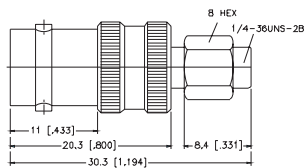

P.N. Description

SMAM-BF-NT3G-50 SMA Plug to BNC Jack