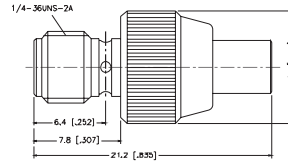

P.N. Description

SMAF-MCXF1-3GT50G-50 SMA Jack to MCX Jack