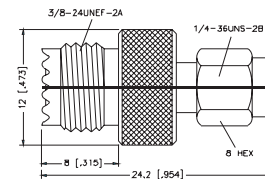

P.N. Description

SMAM-SMBF-3GT50G-50 SMA Plug to SMB Jack

P.N. Description

NM-SMAM-NT3G-50 N Plug to SMA Plug

P.N. Description

SMAF-SMBF1-3GT50G-50 SMA Jack to SMB Jack

P.N. Description

NF-SMAF-NT3G-50 N Jack to SMA Jack

P.N. Description

NF-SMAF2-NT3G-50 N Jack to SMA Jack

P.N. Description

SMAF-UF-NT3G-50 SMA Jack to UHF Jack

P.N. Description

SMAM-UF-NT3G-50 SMA Plug to UHF Jack

P.N. Description

SMAM-MUF-NT3G-50 SMA Plug to MINI-UHF Jack

P.N. Description

SMAF-UM-NT3G-50 SMA Jack to UHF Plug

P.N. Description

SMAF-MUM-NT3G-50 SMA Jack to MINI-UHF Plug

P.N. Description

SMAM-UM-NT3G-50 SMA Plug to UHF Plug

P.N. Description

SMAM-MUM-NT3G-50 SMA Plug to MINI UHF Plug