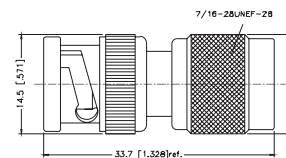

P.N. **Description**

BM-TM1-NT3G-50 BNC Plug to TNC Plug