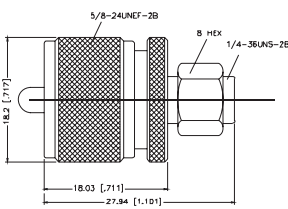

P.N. Description

SMAF-UM-NT3G-50 SMA Jack to UHF Plug

P.N. Description

SMAF-MUM-NT3G-50 SMA Jack to MINI-UHF Plug

P.N. Description

SMAM-UM-NT3G-50 SMA Plug to UHF Plug

P.N. Description

SMAM-MUM-NT3G-50 SMA Plug to MINI UHF Plug

P.N. Description

SMAF-MUF-NT3G-50 SMA Jack to MINI-UHF Jack

P.N. Description

SMAF-MCXF1-3GT50G-50 SMA Jack to MCX Jack

P.N. Description

SMAM-MCXF1-3GT50G-50 SMA Plug to MCX Jack

P.N. Description

SMAM-MMCXF1-3GT50G-50 SMA Plug to MMCX Jack