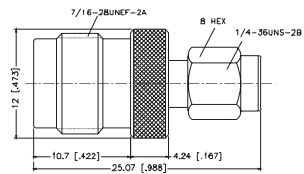

P.N. Description

SMAM-TF-NT3G-50 SMA Plug to TNC Jack