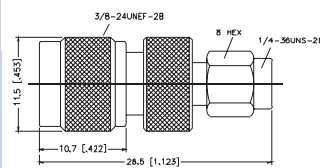

P.N. Description

SMAF-UM-NT3G-50 SMA Jack to UHF Plug

P.N. Description

SMAF-MUM-NT3G-50 SMA Jack to MINI-UHF Plug

P.N. Description

SMAM-UM-NT3G-50 SMA Plug to UHF Plug

P.N. Description

SMAM-MUM-NT3G-50 SMA Plug to MINI UHF Plug

P.N. Description

SMAF-MUF-NT3G-50 SMA Jack to MINI-UHF Jack

P.N. Description

SMAF-MCXF1-3GT50G-50 SMA Jack to MCX Jack

P.N. Description

SMAM-MCXF1-3GT50G-50 SMA Plug to MCX Jack

P.N. Description

SMAM-MMCXF1-3GT50G-50 SMA Plug to MMCX Jack