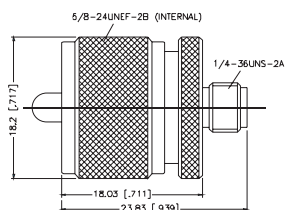

P.N. Description

SMAM-SMBF-3GT50G-50 SMA Plug to SMB Jack

P.N. Description

NM-SMAM-NT3G-50 N Plug to SMA Plug

P.N. Description

SMAF-SMBF1-3GT50G-50 SMA Jack to SMB Jack

P.N. Description

NF-SMAF-NT3G-50 N Jack to SMA Jack

P.N. Description

NF-SMAF2-NT3G-50 N Jack to SMA Jack

P.N. Description

SMAF-UF-NT3G-50 SMA Jack to UHF Jack

P.N. Description

SMAM-UF-NT3G-50 SMA Plug to UHF Jack

P.N. Description

SMAM-MUF-NT3G-50 SMA Plug to MINI-UHF Jack

P.N. Description

SMAF-UM-NT3G-50 SMA Jack to UHF Plug

P.N. Description

SMAF-MUM-NT3G-50 SMA Jack to MINI-UHF Plug

P.N. Description

SMAM-UM-NT3G-50 SMA Plug to UHF Plug

P.N. Description

SMAM-MUM-NT3G-50 SMA Plug to MINI UHF Plug