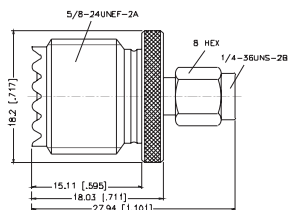

P.N. Description

NF-SMAF2-NT3G-50 N Jack to SMA Jack

P.N. Description

SMAF-UF-NT3G-50 SMA Jack to UHF Jack

P.N. Description

SMAM-UF-NT3G-50 SMA Plug to UHF Jack

P.N. Description

SMAM-MUF-NT3G-50 SMA Plug to MINI-UHF Jack