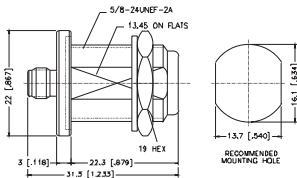

P.N. Description

NF-SMAF2-NT3G-50 N Jack to SMA Jack