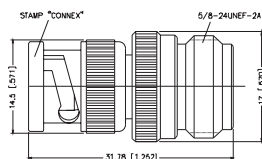

P.N. **Description**

NF-BM-NT3G-50 N Jack to BNC Plug