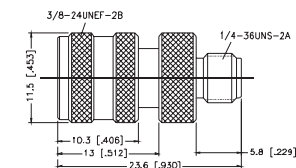

P.N. Description

SMAF-MUM-NT3G-50 SMA Jack to MINI-UHF Plug