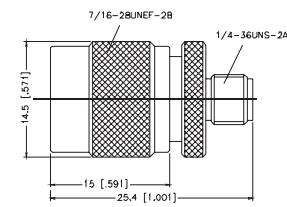

**P.N.** Description

SMAM-BF-NT3G-50 SMA Plug to BNC Jack

**P.N.** Description

SMAM-TF-NT3G-50 SMA Plug to TNC Jack

**P.N.** Description

SMAF-BM-3GT3G-50 SMA Jack to BNC Plug

**P.N.** Description

SMAF-TM-NT3G-50 SMA Jack to TNC Plug