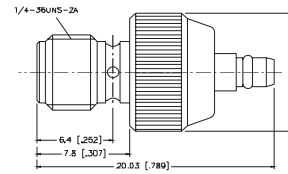

P.N. Description

SMAF-MCXM1-3GT50G-50 SMA Jack to MCX Plug

P.N. Description

SMAF-MMCXM1-3GT50G-50 SMA Jack to MMCX Plug

P.N. Description

SMAM-MCXM1-3GT50G-50 SMA Plug to MCX Plug

P.N. Description

RSMAM-MMCXM1-3GT50G-50 Reversed SMA Jack to MMCX Plug