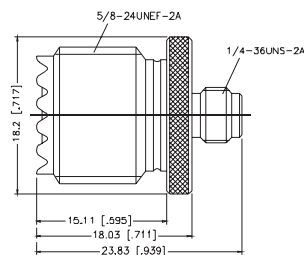

P.N. Description

SMAF-UF-NT3G-50 SMA Jack to UHF Jack