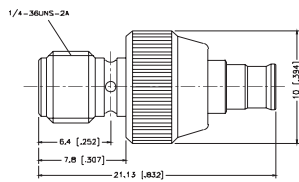

P.N. Description

SMAF-MUF-NT3G-50 SMA Jack to MINI-UHF Jack

P.N. Description

SMAF-MCXF1-3GT50G-50 SMA Jack to MCX Jack

P.N. Description

SMAM-MCXF1-3GT50G-50 SMA Plug to MCX Jack

P.N. Description

SMAM-MMCXF1-3GT50G-50 SMA Plug to MMCX Jack

P.N. Description

SMAF-MCXM1-3GT50G-50 SMA Jack to MCX Plug

P.N. Description

SMAF-MMCXM1-3GT50G-50 SMA Jack to MMCX Plug

P.N. Description

SMAM-MCXM1-3GT50G-50 SMA Plug to MCX Plug

P.N. Description

RSMAM-MMCXM1-3GT50G-50 Reversed SMA Jack to MMCX Plug