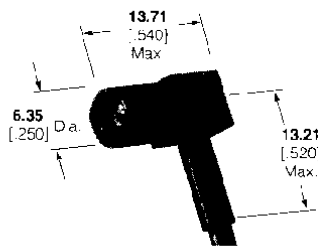

SMB Connectors, 50 Ohm

Straight Plugs

RG/U Cable	Center Contact Plating	Outer Contact Plating	Other Metal Parts Plating	Dielectric	Style	Part No.
178, 178A, 178B, 196, 196A	Gold	Gold	Gold	TEFLON	Mil Type	413985-5
	Gold	Gold	Nickel	TEFLON	Mil Type	413985-6
174, 315, 188, 188A	Gold	Gold	Gold	TEFLON	Mil Type	413985-1
	Gold	Gold	Nickel	TEFLON	Mil Type	413985-3
	Gold	Nickel	Nickel	TEFLON	Mil Type	413985-7
	Gold	Gold	Nickel	TEFLON	Die Cast	414946-1
	Gold	Nickel	Nickel	TEFLON	Die Cast	414946-2
	Gold	Nickel	Black Nickel	TEFLON	Die Cast	1-414946-2
179, 179A, 179B, 161, 187, 187A, Belden 9221	Gold	Gold	Gold	TEFLON	Mil Type	1-413985-0
	Gold	Gold	Nickel	TEFLON	Mil Type	1-413985-1
	Gold	Gold	Nickel	TEFLON	Die Cast	414946-5
	Gold	Nickel	Nickel	TEFLON	Die Cast	414946-6
RD 316, 188 Double Braid	Gold	Gold	Gold	TEFLON	Mil Type	413985-2
	Gold	Gold	Nickel	TEFLON	Mil Type	413985-4
	Gold	Gold	Nickel	TEFLON	Die Cast	414946-3
	Gold	Nickel	Nickel	TEFLON	Mil Type	413985-8
	Gold	Nickel	Nickel	TEFLON	Die Cast	414946-4

Right Angle Plugs

Mil Type

Die Cast

RG/U Cable	Center Contact Plating	Outer Contact Plating	Other Metal Parts Plating	Dielectric	Style	Part No.
178, 178A, 178B, 196, 196A	Gold	Gold	Gold	TEFLON	Mil Type	414002-7
	Gold	Gold	Nickel	TEFLON	Mil Type	414002-8
	Gold	Gold	Nickel	TEFLON	Die Cast	414363-8
	Gold	Nickel	Nickel	TEFLON	Die Cast	414363-9
174, 316, 188, 188A, 179, 179A, 179B, 161, 187, 187A, Belden 9221	Gold	Gold	Gold	TEFLON	Mil Type	414002-1
	Gold	Gold	Nickel	TEFLON	Mil Type	414002-3
	Gold	Nickel	Nickel	TEFLON	Mil Type	414002-5
	Gold	Gold	Nickel	TEFLON	Die Cast	414363-3
	Gold	Nickel	Nickel	TEFLON	Die Cast	414363-5
RD 316, 188 Double Braid	Gold	Gold	Gold	TEFLON	Mil Type	414002-2
	Gold	Gold	Nickel	TEFLON	Mil Type	414002-4
	Gold	Gold	Nickel	TEFLON	Die Cast	414363-4
	Gold	Nickel	Nickel	TEFLON	Die Cast	414363-6