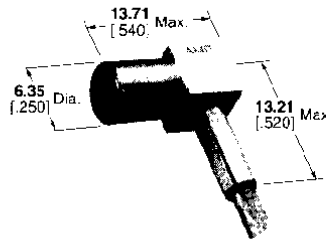

SMB Connectors, 50 Ohm

Straight Plugs

RG/U Cable	Center Contact Plating	Outer Contact Plating	Other Metal Parts Plating	Dielectric	Style	Part No.
178, 178A, 178B, 196, 196A	Gold	Gold	Gold	TEFLON	Mil Type	413985-5
	Gold	Gold	Nickel	TEFLON	Mil Type	413985-6
174, 315, 188, 188A	Gold	Gold	Gold	TEFLON	Mil Type	413985-1
	Gold	Gold	Nickel	TEFLON	Mil Type	413985-3
	Gold	Nickel	Nickel	TEFLON	Mil Type	413985-7
	Gold	Gold	Nickel	TEFLON	Die Cast	414946-1
	Gold	Nickel	Nickel	TEFLON	Die Cast	414946-2
	Gold	Nickel	Black Nickel	TEFLON	Die Cast	1-414946-2
179, 179A, 179B, 161, 187, 187A, Belden 9221	Gold	Gold	Gold	TEFLON	Mil Type	1-413985-0
	Gold	Gold	Nickel	TEFLON	Mil Type	1-413985-1
	Gold	Gold	Nickel	TEFLON	Die Cast	414946-5
	Gold	Nickel	Nickel	TEFLON	Die Cast	414946-6
RD 316, 188 Double Braid	Gold	Gold	Gold	TEFLON	Mil Type	413985-2
	Gold	Gold	Nickel	TEFLON	Mil Type	413985-4
	Gold	Gold	Nickel	TEFLON	Die Cast	414946-3
	Gold	Nickel	Nickel	TEFLON	Mil Type	413985-8
	Gold	Nickel	Nickel	TEFLON	Die Cast	414946-4

Right Angle Plugs

Mil Type

Die Cast

RG/U Cable	Center Contact Plating	Outer Contact Plating	Other Metal Parts Plating	Dielectric	Style	Part No.
178, 178A, 178B, 196, 196A	Gold	Gold	Gold	TEFLON	Mil Type	414002-7
	Gold	Gold	Nickel	TEFLON	Mil Type	414002-8
	Gold	Gold	Nickel	TEFLON	Die Cast	414363-8
	Gold	Nickel	Nickel	TEFLON	Die Cast	414363-9
174, 316, 188, 188A, 179, 179A, 179B, 161, 187, 187A, Belden 9221	Gold	Gold	Gold	TEFLON	Mil Type	414002-1
	Gold	Gold	Nickel	TEFLON	Mil Type	414002-3
	Gold	Nickel	Nickel	TEFLON	Mil Type	414002-5
	Gold	Gold	Nickel	TEFLON	Die Cast	414363-3
	Gold	Nickel	Nickel	TEFLON	Die Cast	414363-5
RD 316, 188 Double Braid	Gold	Gold	Gold	TEFLON	Mil Type	414002-2
	Gold	Gold	Nickel	TEFLON	Mil Type	414002-4
	Gold	Gold	Nickel	TEFLON	Die Cast	414363-4
	Gold	Nickel	Nickel	TEFLON	Die Cast	414363-6