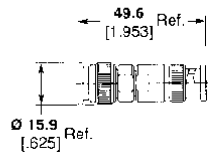

**BNC Plug – SMB Plug**

Part No. 1058066-1  
M/A-COM Model No. 3231-2223-00

**TNC Plug – BNC Plug**

Part No. 1057851-1  
M/A-COM Model No. 3181-2321-00

**SMA 18 GHz Plug – N Series Plug**

Part No. 1057367-1  
M/A-COM Model No. 3081-2241-00