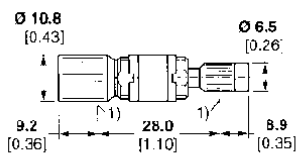

Series 1.6/5.6 Plug – Series 1.0/2.3 Plug