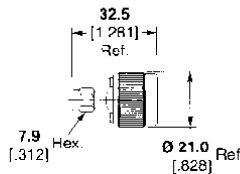

**BNC Plug – SMB Plug**

Part No. 1058066-1  
M/A-COM Model No. 3231-2223-00

**TNC Plug – BNC Plug**

Part No. 1057851-1  
M/A-COM Model No. 3181-2321-00

**SMA 18 GHz Plug – N Series Plug**

Part No. 1057367-1  
M/A-COM Model No. 3081-2241-00