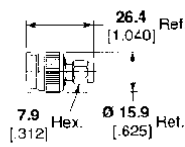

SMA Plug – TNC Plug