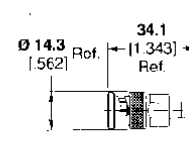

**Between Series Adapters (Continued)**

**Plug-Plug**

**MCX Plug – SMA Plug**

Part No. 1061071-1  
M/A-COM Model No. 5881-2241-00

**7-16 Plug – N Series Plug**

Part No. 1313453-1  
M/A-COM Model No. A55P23E999X

**BNC Plug – SMB Plug**

Part No. 1058066-1  
M/A-COM Model No. 3231-2223-00

**TNC Plug – BNC Plug**

Part No. 1057851-1  
M/A-COM Model No. 3181-2321-00

**SMA 18 GHz Plug – N Series Plug**

Part No. 1057367-1  
M/A-COM Model No. 3081-2241-00