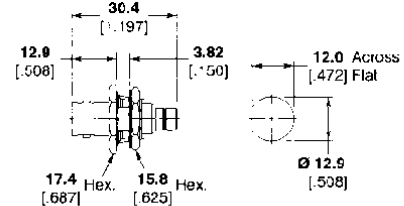

Between Series Adapters (Continued)

Jack-Jack

7-16 Jack – N Series Jack

Part No. 1311206-1
M/A-COM Model No. A55P22E999X

BNC Jack – SMB Jack

Part No. 1058056-1
M/A-COM Model No. 3280-2224-00

BNC Jack – 75 ohm SMB Jack