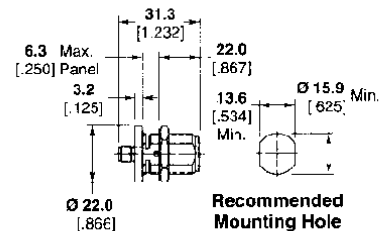

MCX Jack – SMA Jack

Part No. 1061070-1
M/A-COM Model No. 5880-2240-00

SMA Jack – N Series Jack

Part No. 1057341-1
M/A-COM Model No. 3080-2240-00

SMA Jack – N Series Flange Mount

Part No. 1057343-1
M/A-COM Model No. 3080-2242-00

SMA Jack – N Series Bulkhead Jack

Part No. 1057463-1
M/A-COM Model No. 3084-2240-00

SMA Jack – BNC Jack

Part No. 1058058-1
M/A-COM Model No. 3280-2240-00

BNC Bulkhead Jack – SMA Jack

Part No. 1058117-1
M/A-COM Model No. 3284-2240-00