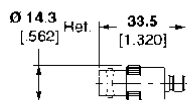

SMA Jack – BNC Jack

Part No. 1058058-1
M/A-COM Model No. 3280-2240-00