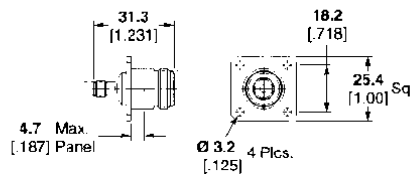

MCX Jack – SMA Jack

Part No. 1061070-1
M/A-COM Model No. 5880-2240-00

SMA Jack – N Series Jack

Part No. 1057341-1
M/A-COM Model No. 3080-2240-00

SMA Jack – N Series Flange Mount

Part No. 1057343-1
M/A-COM Model No. 3080-2242-00

SMA Jack – N Series Bulkhead Jack

Part No. 1057463-1
M/A-COM Model No. 3084-2240-00

SMA Jack – BNC Jack

Part No. 1058058-1
M/A-COM Model No. 3280-2240-00

BNC Bulkhead Jack – SMA Jack

Part No. 1058117-1
M/A-COM Model No. 3284-2240-00