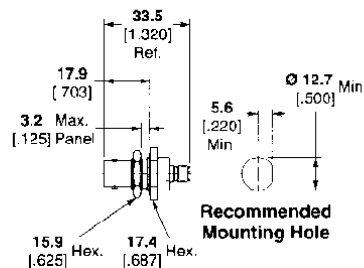

SMA Jack – N Series Bulkhead Jack

Part No. 1057463-1
M/A-COM Model No. 3084-2240-00

SMA Jack – BNC Jack

Part No. 1058058-1
M/A-COM Model No. 3280-2240-00

BNC Bulkhead Jack – SMA Jack

Part No. 1058117-1
M/A-COM Model No. 3284-2240-00