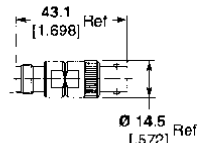

TNC Jack – BNC Jack

Part No. 1057845-1
M/A-COM Model No. 3180-2320-00