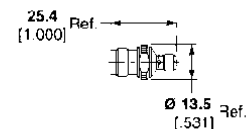

TNC Jack – SMA Jack

Part No. 1057839-1
M/A-COM Model No. 3284-2240-00