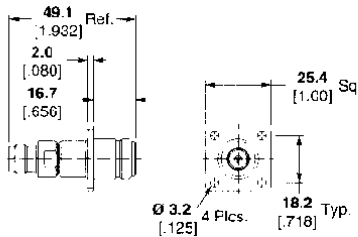

Between Series Adapters (Continued)

Jack-Jack

7-16 Jack – N Series Jack

Part No. 1311206-1
M/A-COM Model No. A55P22E999X

BNC Jack – SMB Jack

Part No. 1058056-1
M/A-COM Model No. 3280-2224-00

BNC Jack – 75 ohm SMB Jack

Part No. 1311209-1
M/A-COM Model No. A57R03G999X

TNC Jack – N Series Flange Mount Jack

Part No. 1057843-1
M/A-COM Model No. 3180-2302-00

TNC Jack – BNC Jack

Part No. 1057845-1
M/A-COM Model No. 3180-2320-00

MCX Jack – SMA Jack

Part No. 1061070-1
M/A-COM Model No. 5880-2240-00

SMA Jack – N Series Jack

Part No. 1057341-1
M/A-COM Model No. 3080-2240-00

SMA Jack – N Series Flange Mount

Part No. 1057343-1
M/A-COM Model No. 3080-2242-00

SMA Jack – N Series Bulkhead Jack

Part No. 1057463-1
M/A-COM Model No. 3084-2240-00

SMA Jack – BNC Jack

Part No. 1058058-1
M/A-COM Model No. 3280-2240-00

BNC Bulkhead Jack – SMA Jack

Part No. 1058117-1
M/A-COM Model No. 3284-2240-00