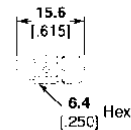

MCX Jack – SMA Jack

Part No. 1061070-1
M/A-COM Model No. 5880-2240-00