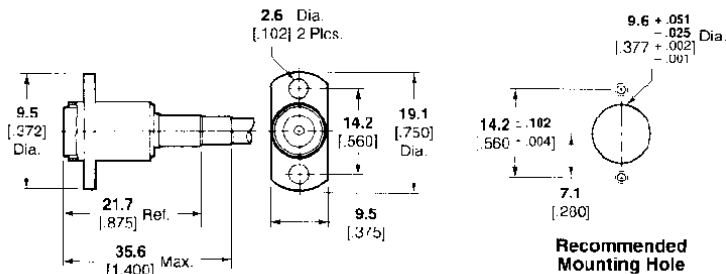

**OSP Miniature Modular Blind Mate Connectors (Continued)**  
**For Flexible Cable, Crimp Attachment**

**Bulkhead Feedthrough  
Cable Plug  
Rear Mount**

Cable	Plating	M/A-COM Model No.	Part No.
RG-55/U, 142, 223, 400	Passivated Stainless Steel	4533-7341-02	1059521-1
RG-174/U, 179, 187, 188, 316	Passivated Stainless Steel	4533-7388-02	1059523-1

**Bulkhead Feedthrough  
Cable Jack  
Rigid Rear Mount**

Cable	Plating	M/A-COM Model No.	Part No.
RG-55/U, 142, 223, 400	Passivated Stainless Steel	4534-7341-02	1059525-1

**Flange Mount Cable Jack  
Floating Rear Mount**