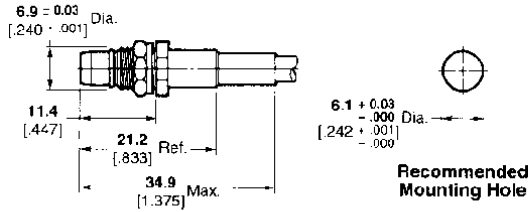

**OSP Miniature Modular Blind Mate Connectors (Continued)**  
**For Flexible Cable, Crimp Attachment**

**Bulkhead Feedthrough  
Cable Plug  
Rear Mount**

Cable	Plating	M/A-COM Model No.	Part No.
RG-55/U, 142, 223, 400	Passivated Stainless Steel	4533-7341-02	1059521-1
RG-174/U, 179, 187, 188, 316	Passivated Stainless Steel	4533-7388-02	1059523-1

**Bulkhead Feedthrough  
Cable Jack  
Rigid Rear Mount**

Cable	Plating	M/A-COM Model No.	Part No.
RG-55/U, 142, 223, 400	Passivated Stainless Steel	4534-7341-02	1059525-1

**Flange Mount Cable Jack  
Floating Rear Mount**