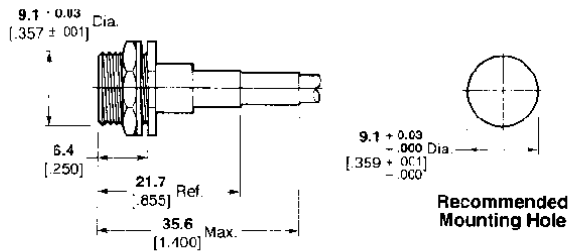

**OSP Miniature Modular Blind Mate Connectors (Continued)**  
**For Flexible Cable, Crimp Attachment**

**Bulkhead Feedthrough  
Cable Plug  
Rear Mount**

Cable	Plating	M/A-COM Model No.	Part No.
RG-55/U, 142, 223, 400	Passivated Stainless Steel	4533-7341-02	1059521-1
RG-174/U, 179, 187, 188, 316	Passivated Stainless Steel	4533-7388-02	1059523-1

**Bulkhead Feedthrough  
Cable Jack  
Rigid Rear Mount**

Cable	Plating	M/A-COM Model No.	Part No.
RG-55/U, 142, 223, 400	Passivated Stainless Steel	4534-7341-02	1059525-1

**Flange Mount Cable Jack  
Floating Rear Mount**