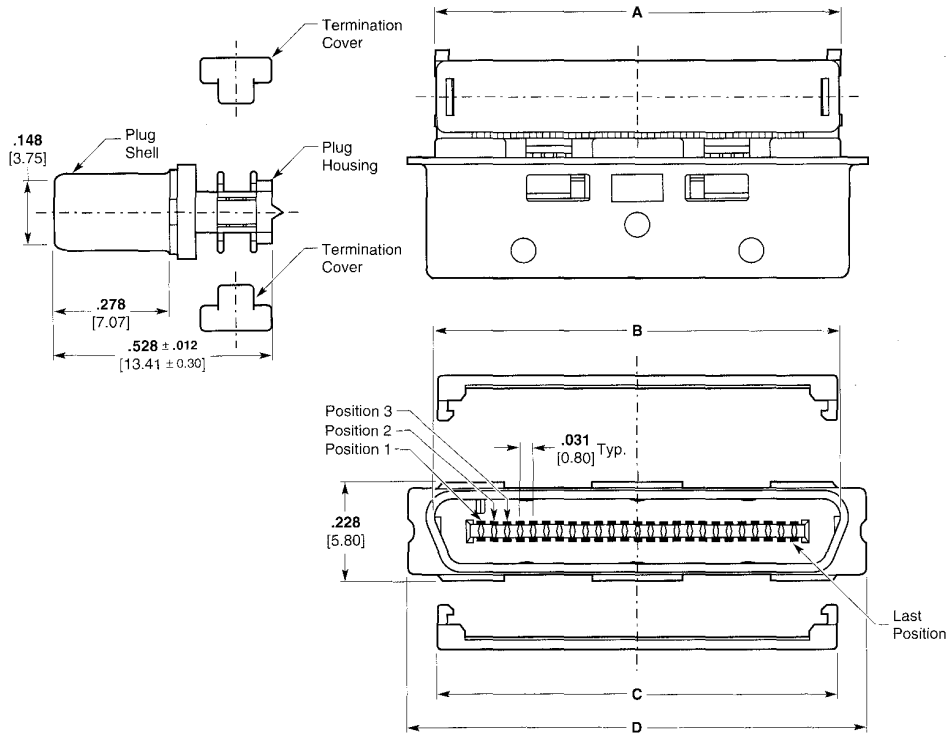

CHAMP 0.8mm Centerline Cable Connectors

Standard Plugs

No. of Positions	Dimensions				Part Numbers	Mating Part
	A	B	C	D		
36	.750 19.05	.754 19.15	.739 18.77	.877 22.28	787131-2	787641-1, 787973-1
50	.970 24.65	.974 24.75	.959 24.37	1.098 27.88	787131-1	1658751-1, 787096-1
68	1.254 31.85	1.258 31.95	1.243 31.57	1.381 35.08	787131-3	787254-1, 787254-2, 787254-3, 796055-1, 796055-2