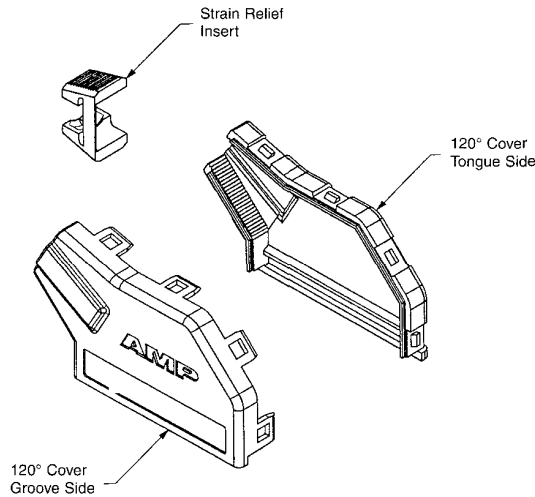

CHAMP System 5 Connectors (Continued)

CHAMP .085 Centerline
Miniature Ribbon Connector Systems

Plugs

Material and Finish

Housing — Red thermoplastic
Terminals — Selectively plated gold over nickel plated high strength copper alloy

| Description | Dim A | Dim B | Dim C | Part No. |
|-------------------|----------------|----------------|---------------|------------|
| 24 AWG Solid Wire | 3.280 83.32 | 2.946 74.83 | .690 17.53 | 1-558693-1 |

120° Strain Relief

Material and Finish

Housing — Light almond thermoplastic

| Cable Diameter Range | Part Number |
|-------------------------|-------------|
| .350-.680 8.89-17.27 | 569336-1 |