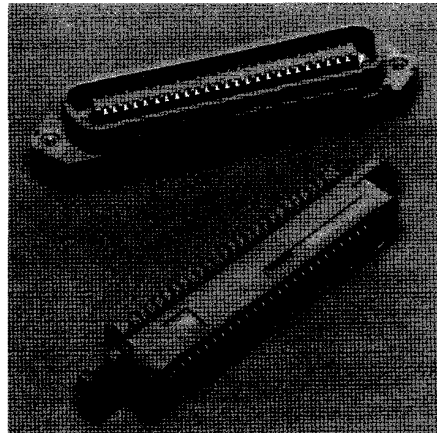

CHAMP System 5 Connectors (Continued)

CHAMP .085 Centerline
Miniature Ribbon Connector Systems

Plugs

Material and Finish

Housing — Red thermoplastic
Terminals — Selectively plated gold over nickel plated high strength copper alloy

| Description | Dim A | Dim B | Dim C | Part No. |
|-------------------|----------------|----------------|---------------|------------|
| 24 AWG Solid Wire | 3.280 83.32 | 2.946 74.83 | .690 17.53 | 1-558693-1 |

120° Strain Relief

Material and Finish

Housing — Light almond thermoplastic

| Cable Diameter Range | Part Number |
|-------------------------|-------------|
| .350-.680 8.89-17.27 | 569336-1 |