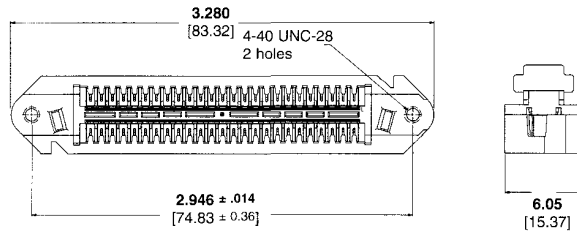

CHAMP System 5 Connectors (Continued)

CHAMP .085 Centerline
Miniature Ribbon Connector Systems

Plugs

Material and Finish

Housing — Red thermoplastic
Terminals — Selectively plated gold over nickel plated high strength copper alloy

| Description | Dim A | Dim B | Dim C | Part No. |
|-------------------|----------------|----------------|---------------|------------|
| 24 AWG Solid Wire | 3.280 83.32 | 2.946 74.83 | .690 17.53 | 1-558693-1 |

120° Strain Relief

Material and Finish

Housing — Light almond thermoplastic

| Cable Diameter Range | Part Number |
|-------------------------|-------------|
| .350-.680 8.89-17.27 | 569336-1 |