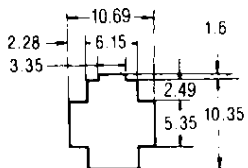

Cap Housing Panel Cutout