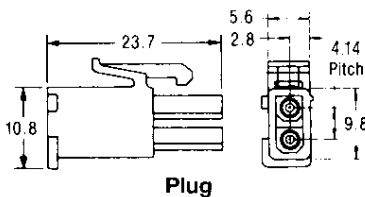

2 Circuits (For Free-Hanging and Panel Mount Applications)

Material : 66 Nylon

Part No. : 172165-1 UL94V-0
Part No. : 172336-1 UL94V-2