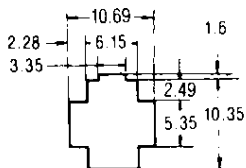

Cap Housing Panel Cutout

4