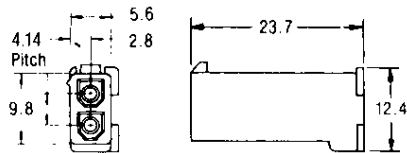

(Red) : 1-□-2 (Green) : 1-□-5 (Blue) : 1-□-6 (Black) : 1-□-9

2 Circuits (For Free-Hanging and Panel Mount Applications)

Material : 66 Nylon

Part No. : 172165-1 UL94V-0
Part No. : 172336-1 UL94V-2

Cap (Free-Hanging)