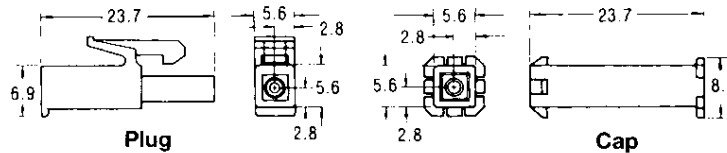

Housings 1 Circuit (For Free-Hanging Applications)

Material : 66 Nylon

Part No. : 172164-1 UL94V-0
Part No. : 172335-1 UL94V-2

Part No. : 172156-1 UL94V-0
Part No. : 172327-1 UL94V-2

Note : Housing colors are all natural. Other colors, red, green, blue and black, are also available. When ordering, attach appropriate dash numbers as follows.

(Red) : 1-□-2 (Green) : 1-□-5 (Blue) : 1-□-6 (Black) : 1-□-9