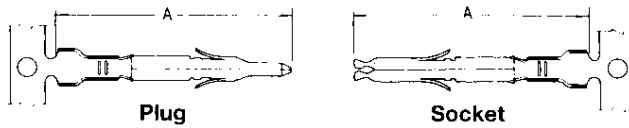

Wire to Board Connectors

Mini-Universal MATE-N-LOK Connectors

Wire Application Side

Contacts

Material : Brass
Pin Dia. : 1mm

Keying Plug

Material : UL94V-0 rated,
66 nylon natural
Part Number : 174670-1

Wire Range		Wire Ins. Dia.	Dim. A	Material/Finish	Contact Part No.				Hand Tool No.
AWG	mm ²				Strip Form		Loose Piece		
26-22	0.12~0.35	1.2~1.75	17.0	Brass/Pre-Tin	170359-1	170361-1	170363-1	170365-1	91529-1 (114-5050)
				Brass/Sel. Gold	170359-3	170361-3	170363-3	170365-3	
				Phos. Brz. Pre-Tin	170359-4	170361-4	170363-4	170365-4	
22-18 or 22x(2)	0.30~0.89 or 0.30~0.35x(2)	1.5~2.4 or 3.4 Max.	17.0	Brass/Pre-Tin	170360-1	170362-1	170364-1	170366-1	91522-1 (114-5050)
				Brass/Sel. Gold	170360-3	170362-3	170364-3	170366-3	
				Phos. Brz. Pre-Tin	170360-4	170362-4	170364-4	170366-4	
20-16 or 20x(2)	0.5~1.3 or 0.5x(2)	2.0~3.2 or 2.4x(2)	17.5	Brass/Pre-Tin	171636-1†	171637-1†	171638-1†	171639-1†	91536-1 (408-8547-1)

Contact Insertion tool No. 455830-1

Contact extraction tool No. 189727-1(408-4118)

Housings 1 Circuit (For Free-Hanging Applications)

Material : 66 Nylon

Part No. : 172164-1 UL94V-0
Part No. : 172335-1 UL94V-2