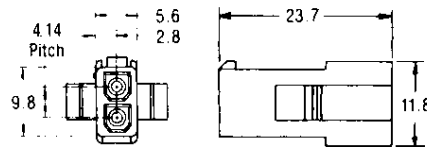

Cap (Panel Mount)

Part No. : 172157-1 UL94V-0
Part No. : 172328-1 UL94V-2

Note : Housing colors are all natural. Other colors, red, green, blue and black, are also available. When ordering, attach appropriate dash numbers as follows.

(Red) : 1-□-2 (Green) : 1-□-5 (Blue) : 1-□-6 (Black) : 1-□-9