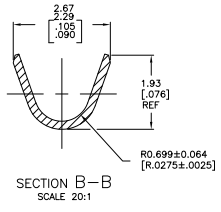

REV	DATE	DESCRIPTION	BY	CHK	APP
CM 54					

1. WIRE RANGE 0.13 - 0.35 MM² (26 - 22 AWG).
  2. INSULATION RANGE: 0.89 - 1.65 [.035 - .065] DIA
    LARGER SIZES OF 1.68 - 1.91 [.066 - .075] DIA
    INSULATION REQUIRE WIRE AND CRIMP EVALUATION
    FROM AMP INCORPORATED.
  3. DIMENSIONS IN BRACKETS ARE IN INCHES.
2. ⚠ 0.00076 [.000030] MIN THK GOLD STRIPES IN LOCALIZED
   PLATE AREA ON BEAM AND DIMPLE OVER 0.00127 [.000050]
   MIN THK NICKEL OVER ENTIRE CONTACT.
3. ⚠ AFTER PACKAGING AND SHIPMENT, A LANCE HEIGHT
   0.46 - 0.71 [.018 - .030] IS PERMISSIBLE.