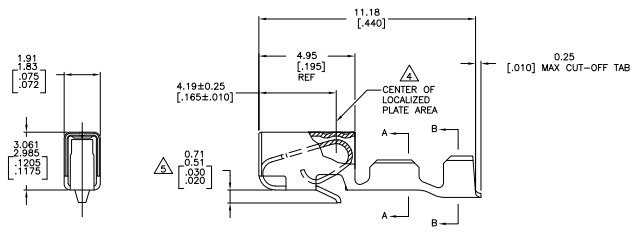

REV	DATE	DESCRIPTION	BY	CHK	APP
CM 54					

1. WIRE RANGE 0.13 - 0.35 MM² (26 - 22 AWG).
  2. INSULATION RANGE: 0.89 - 1.65 [.035 - .065] DIA
    LARGER SIZES OF 1.68 - 1.91 [.066 - .075] DIA
    INSULATION REQUIRE WIRE AND CRIMP EVALUATION
    FROM AMP INCORPORATED.
  3. DIMENSIONS IN BRACKETS ARE IN INCHES.
2. ⚠ 0.00076 [.000030] MIN THK GOLD STRIPES IN LOCALIZED
   PLATE AREA ON BEAM AND DIMPLE OVER 0.00127 [.000050]
   MIN THK NICKEL OVER ENTIRE CONTACT.
3. ⚠ AFTER PACKAGING AND SHIPMENT, A LANCE HEIGHT
   0.46 - 0.71 [.018 - .030] IS PERMISSIBLE.