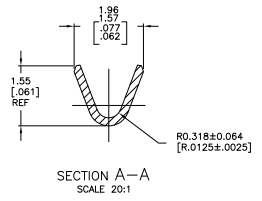

REV	DATE	DESCRIPTION	BY	CHK	APP
CM 54					

1. WIRE RANGE 0.13 - 0.35 MM² (26 - 22 AWG).
  2. INSULATION RANGE: 0.89 - 1.65 [.035 - .065] DIA
    LARGER SIZES OF 1.68 - 1.91 [.066 - .075] DIA
    INSULATION REQUIRE WIRE AND CRIMP EVALUATION
    FROM AMP INCORPORATED.
  3. DIMENSIONS IN BRACKETS ARE IN INCHES.
2. ⚠ 0.00076 [.000030] MIN THK GOLD STRIPES IN LOCALIZED
   PLATE AREA ON BEAM AND DIMPLE OVER 0.00127 [.000050]
   MIN THK NICKEL OVER ENTIRE CONTACT.
3. ⚠ AFTER PACKAGING AND SHIPMENT, A LANCE HEIGHT
   0.46 - 0.71 [.018 - .030] IS PERMISSIBLE.