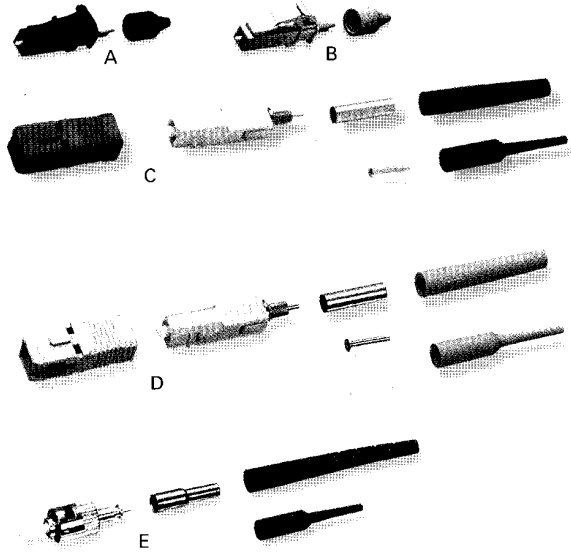

## LightCrimp Plus Connectors

### LightCrimp Plus Connectors (No-epoxy/No-polish)

### Product Facts

- ∴ Multimode connector kits come with accessories needed to terminate to 250  $\mu$ m fiber, 900  $\mu$ m tight-buffered fiber, 900  $\mu$ m easy-strip, and buffer tube splitter kits
  - ∴ SC and ST multimode kits also terminate 3 mm cables
- ∴ Single-mode connector kits terminate to 250  $\mu$ m fiber, 900  $\mu$ m tight-buffered fiber, 900  $\mu$ m easy-strip and buffer tube splitter kits
- ∴ Easy installation:
  - ∴ No epoxy, no polishing
  - ∴ No bench tool required
  - ∴ Strip, cleave and crimp
- ∴ Easy identification:
  - ∴ Single-mode is blue
  - ∴ XG is gray
  - ∴ 50/125  $\mu$ m and 62.5/125  $\mu$ m are beige
- ∴ Match fiber type of cable to fiber type of LightCrimp Plus
- ∴ Mates with standard couplers, adapters and adapter plates
- ∴ LC small form factor design is half the size of SC
- ∴ Termination tool kits on page 255

NOTE: Highlighted part numbers are routinely stocked for shortest lead times.