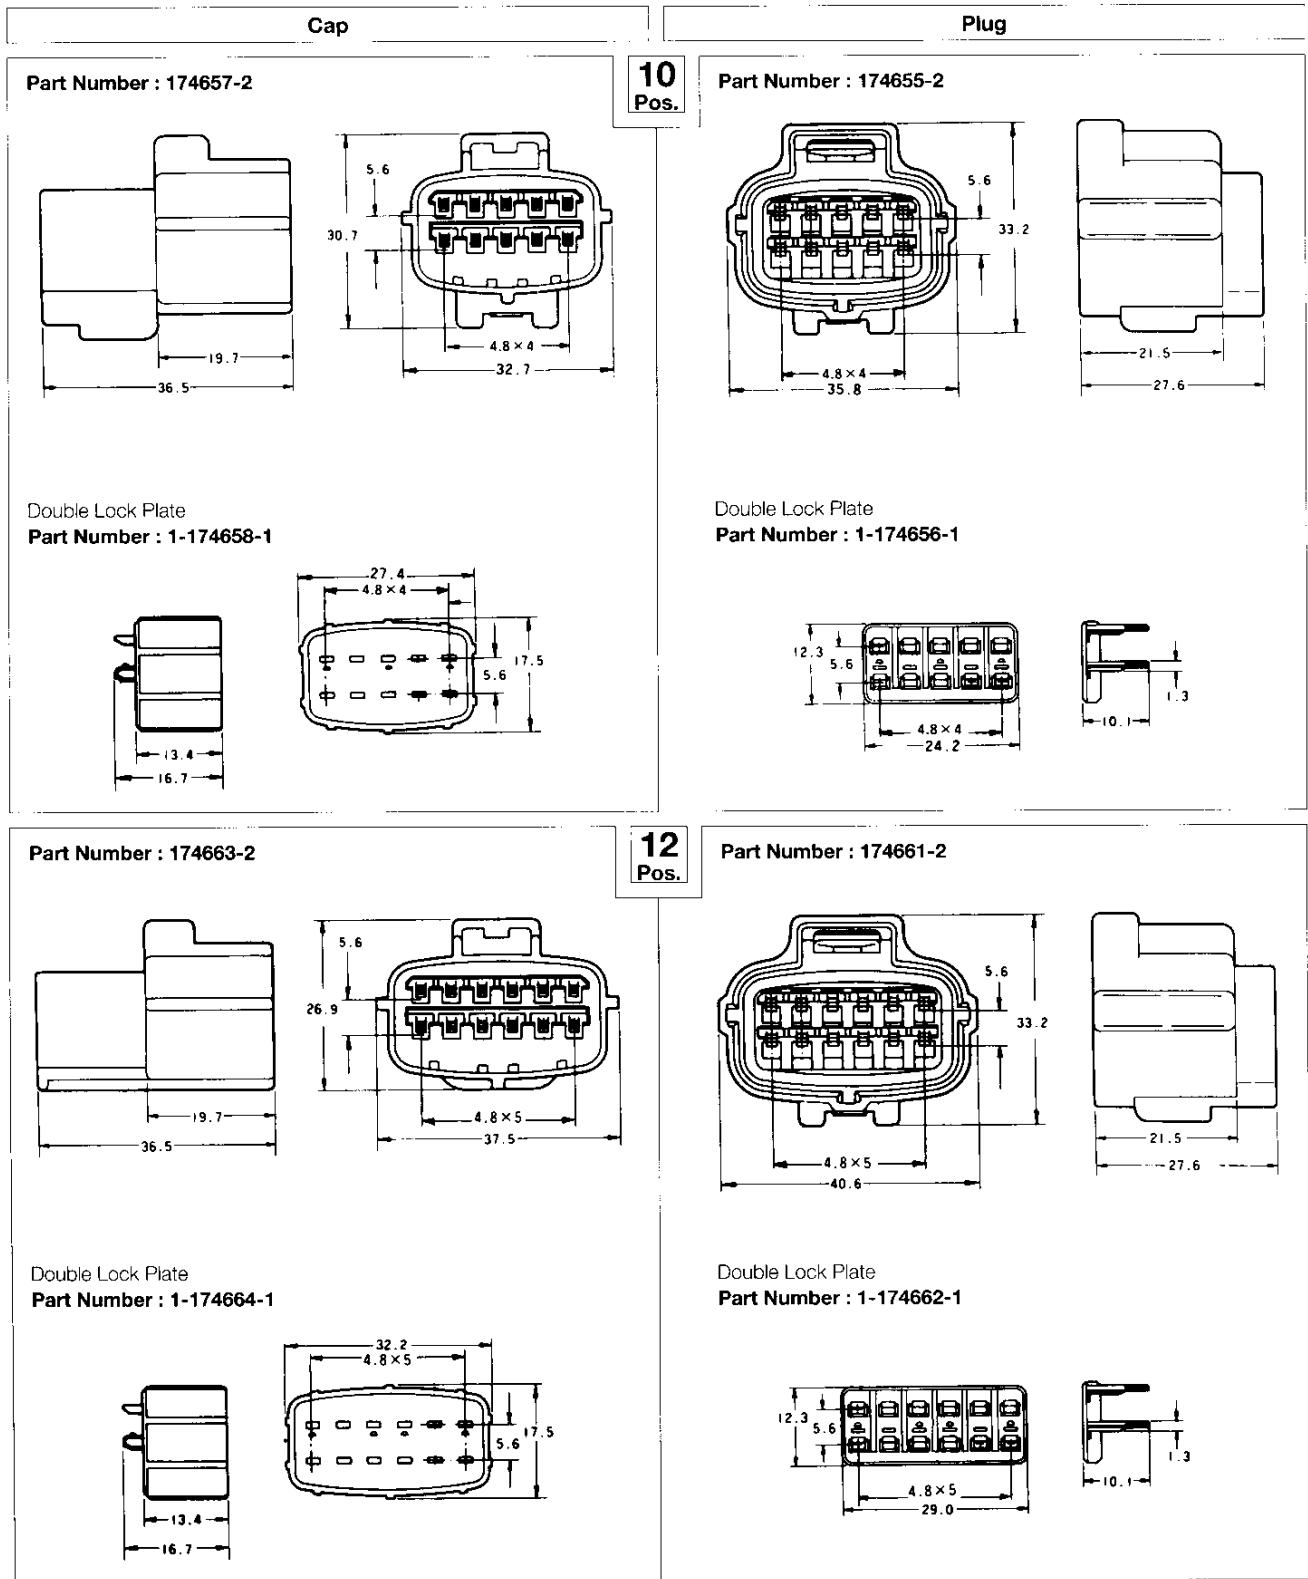

Econoseal J Series Connectors <Mark II (+)>

5

*The color of housing is black, and that of double lock plate white.
 *The material of housings and double lock plate are of PBT.