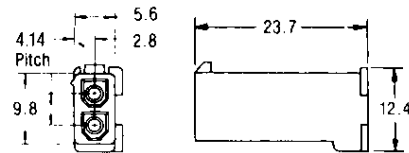

(Red) : 1-□-2 (Green) : 1-□-5 (Blue) : 1-□-6 (Black) : 1-□-9

2 Circuits (For Free-Hanging and Panel Mount Applications)

Material : 66 Nylon

Part No. : 172165-1 UL94V-0
Part No. : 172336-1 UL94V-2

Cap (Free-Hanging)