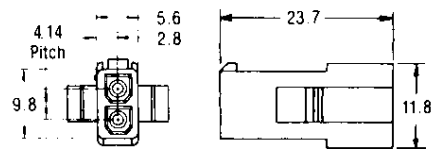

Cap (Panel Mount)

Part No. : 172157-1 UL94V-0
Part No. : 172328-1 UL94V-2

Note : Housing colors are all natural. Other colors, red, green, blue and black, are also available. When ordering, attach appropriate dash numbers as follows.

(Red) : 1-□-2 (Green) : 1-□-5 (Blue) : 1-□-6 (Black) : 1-□-9