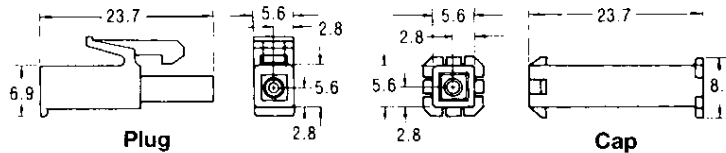

Housings 1 Circuit (For Free-Hanging Applications)

Material : 66 Nylon

Part No. : 172164-1 UL94V-0
Part No. : 172335-1 UL94V-2

Part No. : 172156-1 UL94V-0
Part No. : 172327-1 UL94V-2

Note : Housing colors are all natural. Other colors, red, green, blue and black, are also available. When ordering, attach appropriate dash numbers as follows.

(Red) : 1-□-2 (Green) : 1-□-5 (Blue) : 1-□-6 (Black) : 1-□-9