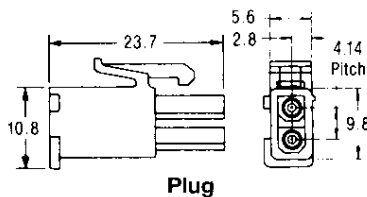

2 Circuits (For Free-Hanging and Panel Mount Applications)

Material : 66 Nylon

Part No. : 172165-1 UL94V-0
Part No. : 172336-1 UL94V-2