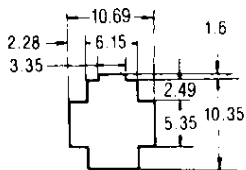

Cap Housing Panel Cutout