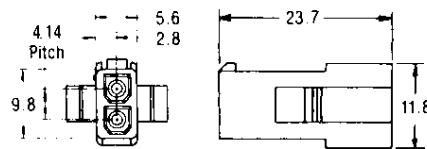

Cap (Panel Mount)

Part No. : 172157-1 UL94V-0
Part No. : 172328-1 UL94V-2

Note : Housing colors are all natural. Other colors, red, green, blue and black, are also available. When ordering, attach appropriate dash numbers as follows.

(Red) : 1-□-2 (Green) : 1-□-5 (Blue) : 1-□-6 (Black) : 1-□-9