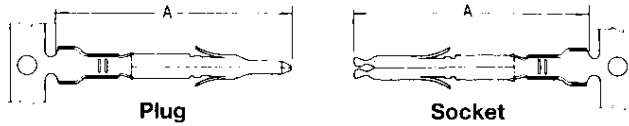

Wire to Board Connectors

Mini-Universal MATE-N-LOK Connectors

Wire Application Side

Contacts

Material : Brass
Pin Dia. : 1mm

Keying Plug

Material : UL94V-0 rated,
66 nylon natural
Part Number : 174670-1

Wire Range	Wire Ins. Dia.	Dim. A	Material/Finish	Contact Part No.				Hand Tool No.
				Strip Form		Loose Piece		
AWG	mm ²			Pin	Socket	Pin	Socket	
26-22	0.12~0.35	1.2~1.75	Brass/Pre-Tin	170359-1	170361-1	170363-1	170365-1	91529-1 (114-5050)
			Brass/Sel. Gold	170359-3	170361-3	170363-3	170365-3	
			Phos. Brz. Pre-Tin	170359-4	170361-4	170363-4	170365-4	
22-18 or 22x(2)	0.30~0.89 or 0.30~0.35x(2)	1.5~2.4 or 3.4 Max.	Brass/Pre-Tin	170360-1	170362-1	170364-1	170366-1	91522-1 (114-5050)
			Brass/Sel. Gold	170360-3	170362-3	170364-3	170366-3	
			Phos. Brz. Pre-Tin	170360-4	170362-4	170364-4	170366-4	
20-16 or 20x(2)	0.5~1.3 or 0.5x(2)	2.0~3.2 or 2.4x(2)	17.5 Brass/Pre-Tin	171636-1†	171637-1†	171638-1†	171639-1†	91536-1 (408-8547-1)

Contact Insertion tool No. 455830-1

Contact extraction tool No. 189727-1(408-4118)

Housings 1 Circuit (For Free-Hanging Applications)

Material : 66 Nylon

Part No. : 172164-1 UL94V-0
Part No. : 172335-1 UL94V-2