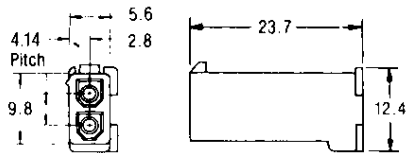

(Red) : 1-□-2 (Green) : 1-□-5 (Blue) : 1-□-6 (Black) : 1-□-9

2 Circuits (For Free-Hanging and Panel Mount Applications)

Material : 66 Nylon

Part No. : 172165-1 UL94V-0
Part No. : 172336-1 UL94V-2

Cap (Free-Hanging)