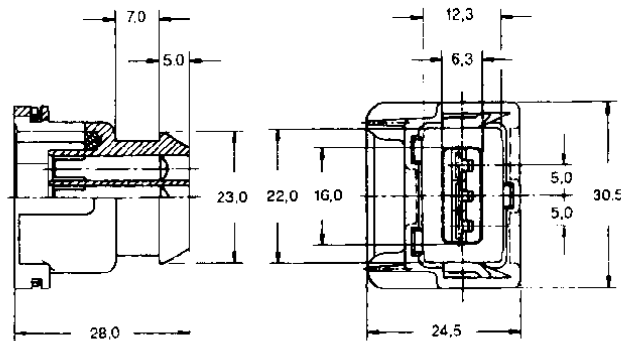

- 2 Positions**
Part No. **828657-1** (natural)
Part No. **828657-3** (black)
Part No. **828657-4** (brown)
Part No. **828657-5** (blue)
Part No. **828657-6** (green)

Für Junior Timer

- 3polig**
Best.-Nr. **1-827578-1** (schwarz)
Best.-Nr. **1-827578-2** (grau)

- 3 Positions**
Part No. **828748-1** (white)
Part No. **828748-3** (black)