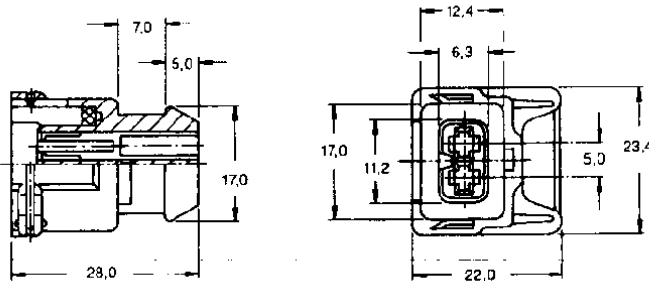

For Junior Power Timer

1. **2 Positions**
   Part No. **828657-1** (natural)
   Part No. **828657-3** (black)
   Part No. **828657-4** (brown)
   Part No. **828657-5** (blue)
   Part No. **828657-6** (green)