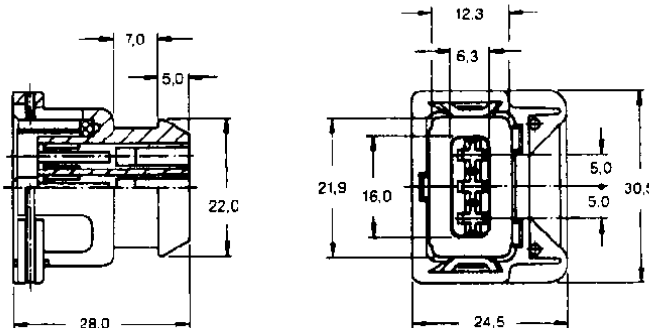

- 2 Positions**
Part No. **828657-1** (natural)
Part No. **828657-3** (black)
Part No. **828657-4** (brown)
Part No. **828657-5** (blue)
Part No. **828657-6** (green)

Für Junior Timer

- 3polig**
Best.-Nr. **1-827578-1** (schwarz)
Best.-Nr. **1-827578-2** (grau)

For Junior Timer

- 3 Positions**
Part No. **1-827578-1** (black)
Part No. **1-827578-2** (grey)

Für Junior Power Timer

- 3polig**
Best.-Nr. **828748-1** (weiß)
Best.-Nr. **828748-3** (schwarz)

For Junior Power Timer

- 3 Positions**
Part No. **828748-1** (white)
Part No. **828748-3** (black)