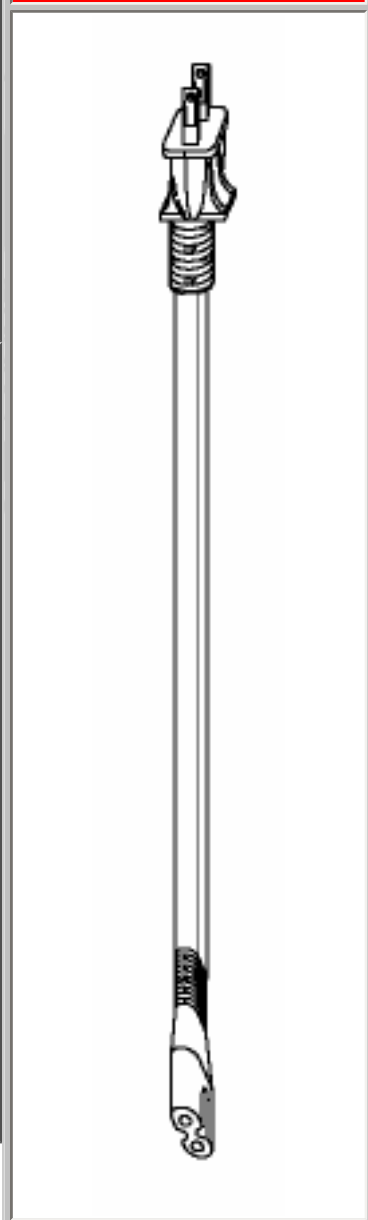

Back

**Selected Cable: 17038A**

**Cord View**

End View	Plug	Cord	Connector	End View
				
1-15P	S-289-SNT	SPT-2	913	C7

<b>Part Number</b>	17038A
<b>Category</b>	appliance and electronic
<b>Subcategory</b>	laptop
<b>Jacket Color</b>	Gray or Black
<b>Length Feet</b>	6'7
<b>Length Meters</b>	2
<b>Temperature Rating</b>	60 C°
<b>Packaging Units Per Carton</b>	H-25,S-25
<b>AWG Stranding</b>	18 (41x34)
<b>Nominal OD Inch</b>	.144x280
<b>Nominal OD millimeter</b>	3.66x7.11
<b>Rating</b>	312.5 Watts 2.5A-125V
<b>Notes</b>	See 17036 for C5 connector version.

**Approvals**

Qty:

Back

Volex Power Cord Products Division, 5350 Lakeview Parkway S. Drive #D Indianapolis, IN 46268  
800-246-CORD. [info@volexpowercords.com](mailto:info@volexpowercords.com)

Proposition 65 warning for California residents: This product contains chemicals, including lead, known to the State of California to cause (cancer, and) birth defects or other reproductive harm. Wash hands after handling.