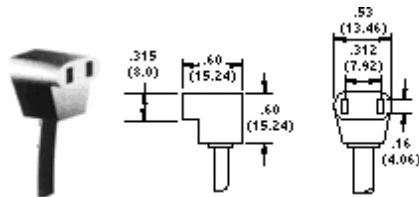

FAN CORDS

- Comply with UL, and CSA requirements
- Ratings: UL Rated 10 AMP/125 VA CSA Rated 7 AMP/125 VAC
- Constructed from 2 conductor 18 AWG SPT-1 105 C VW-1
- Straight and 90 degree style plugs available
- 2 prong style plugs available in all lengths

Cord Sets	Length	Model No.
Straight Style	24"	432000
	36"	432020
	48"	432002
90 degree	36"	432021

Straight Style

90 Degrees Style

2 Prong Style

Cord Sets	Length	Model No.
2 Prong Style	24"	432050
	36"	432051
	48"	432052