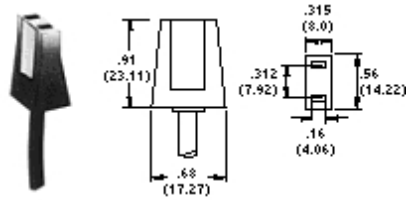

FAN CORDS

- Comply with UL, and CSA requirements
- Ratings: UL Rated 10 AMP/125 VA CSA Rated 7 AMP/125 VAC
- Constructed from 2 conductor 18 AWG SPT-1 105 C VW-1
- Straight and 90 degree style plugs available
- 2 prong style plugs available in all lengths

Cord Sets	Length	Model No.
Straight Style	24"	432000
	36"	432020
	48"	432002
90 degree	36"	432021

Straight Style

90 Degrees Style

2 Prong Style

Cord Sets	Length	Model No.
2 Prong Style	24"	432050
	36"	432051
	48"	432052