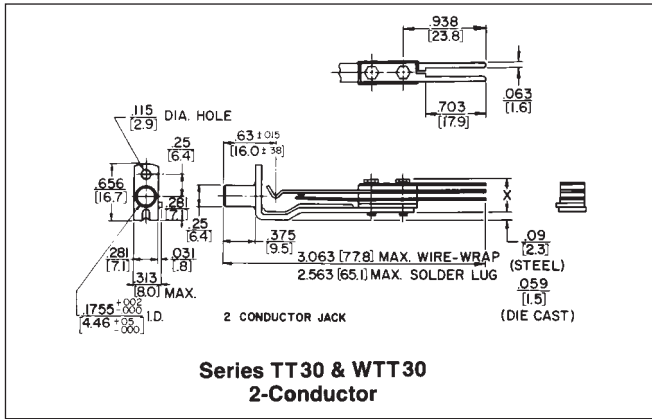

TT-JAX® (.173") TELEPHONE JACKS BANTAM TYPE®

DIMENSIONS ARE FOR REFERENCE ONLY Inch
(mm)

NOTE: Contact your Switchcraft Representative for price and delivery.