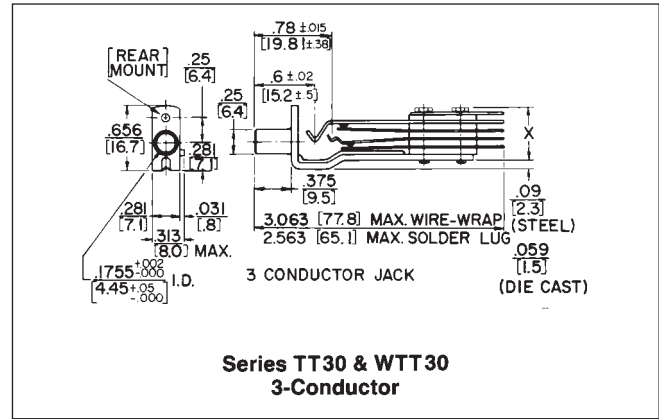

TT-JAX® (.173") TELEPHONE JACKS BANTAM TYPE®

DIMENSIONS ARE FOR REFERENCE ONLY Inch
(mm)

NOTE: Contact your Switchcraft Representative for price and delivery.