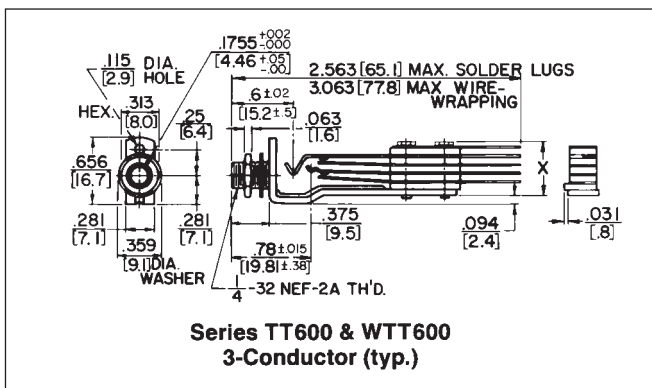

TT-JAX® (.173") TELEPHONE JACKS BANTAM TYPE®

DIMENSIONS ARE FOR REFERENCE ONLY Inch
(mm)

NOTE: Contact your Switchcraft Representative for price and delivery.