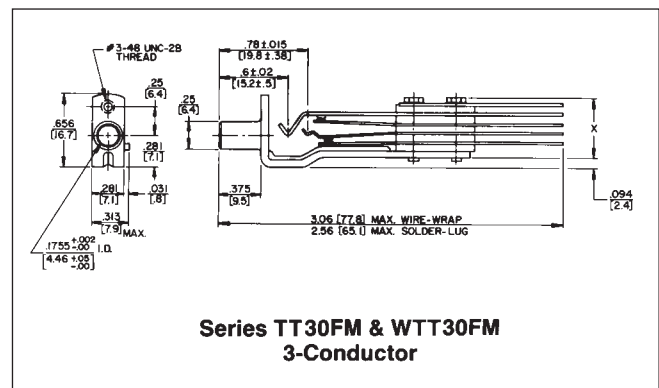

TT-JAX® (.173") TELEPHONE JACKS BANTAM TYPE®

DIMENSIONS ARE FOR REFERENCE ONLY Inch
(mm)

NOTE: Contact your Switchcraft Representative for price and delivery.