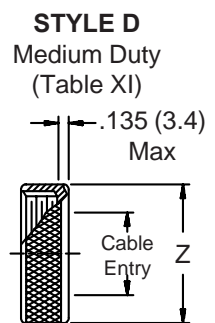

380-018
EMI/RFI Non-Environmental Backshell
with Strain Relief
Type E - Rotatable Coupling - Low Profile

**CONNECTOR
 DESIGNATORS
 A-F-H-L-S**

**ROTATABLE
 COUPLING**

**TYPE E INDIVIDUAL
 AND/OR OVERALL
 SHIELD TERMINATION**

**STYLE 2
 (STRAIGHT
 See Note 1)**

**STYLE 2
 (45° & 90°
 See Note 1)**

-445 Now Available with the "NESTOR"
 Glenair's Non-Detent, Spring-Loaded, Self-Locking Coupling. Add "-445" to Specify This AS85049 Style "N" Coupling Interface.