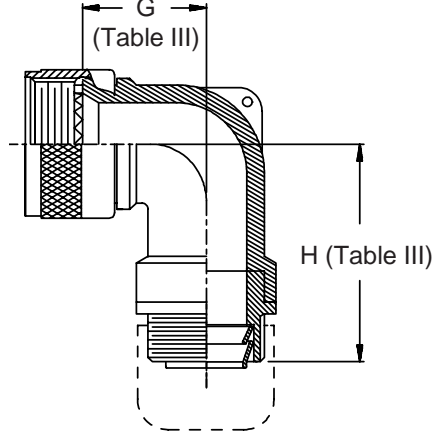

380-018
EMI/RFI Non-Environmental Backshell
with Strain Relief
Type E - Rotatable Coupling - Low Profile

**CONNECTOR
 DESIGNATORS
 A-F-H-L-S**

**ROTATABLE
 COUPLING**

**TYPE E INDIVIDUAL
 AND/OR OVERALL
 SHIELD TERMINATION**

**STYLE 2
 (STRAIGHT
 See Note 1)**

**STYLE 2
 (45° & 90°
 See Note 1)**

-445 Now Available with the "NESTOR"
 Glenair's Non-Detent, Spring-Loaded, Self-Locking Coupling. Add "-445" to Specify This AS85049 Style "N" Coupling Interface.