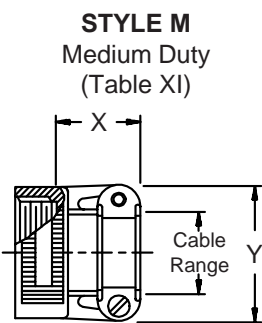

380-018
EMI/RFI Non-Environmental Backshell
with Strain Relief
Type E - Rotatable Coupling - Low Profile

**CONNECTOR
 DESIGNATORS
 A-F-H-L-S**

**ROTATABLE
 COUPLING**

**TYPE E INDIVIDUAL
 AND/OR OVERALL
 SHIELD TERMINATION**

**STYLE 2
 (STRAIGHT
 See Note 1)**

**STYLE 2
 (45° & 90°
 See Note 1)**

-445 Now Available with the "NESTOR"
 Glenair's Non-Detent, Spring-Loaded, Self-Locking Coupling. Add "-445" to Specify This AS85049 Style "N" Coupling Interface.