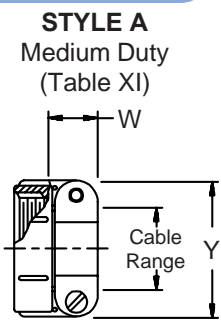

380-018
EMI/RFI Non-Environmental Backshell
with Strain Relief
Type E - Rotatable Coupling - Low Profile

**CONNECTOR
 DESIGNATORS
 A-F-H-L-S**

**ROTATABLE
 COUPLING**

**TYPE E INDIVIDUAL
 AND/OR OVERALL
 SHIELD TERMINATION**

**STYLE 2
 (STRAIGHT
 See Note 1)**

**STYLE 2
 (45° & 90°
 See Note 1)**

-445 Now Available with the "NESTOR"
 Glenair's Non-Detent, Spring-Loaded, Self-Locking Coupling. Add "-445" to Specify This AS85049 Style "N" Coupling Interface.