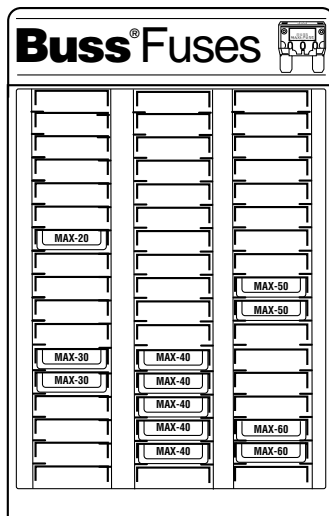

# Display and Box Fuse Assortments

## No. 150 MINI® - Fuses

CATALOG SYMBOL: NO.150  
DISPLAY SIZE: 4" x 6-3/4" x 10"

- The "150".
- Twenty boxes (100 fuses).
- Racks have inventory/reorder feature.
- Racks come free!

	Boxes		Boxes
ATM-2	(1)	ATM-10	(5)
ATM-3	(1)	ATM-15	(3)
ATM-4	(1)	ATM-20	(3)
ATM-5	(1)	ATM-25	(2)
ATM-7-1/2	(2)	ATM-30	(1)

## No. 245 MAXI™ - Fuses

CATALOG SYMBOL: NO.245  
DISPLAY SIZE: 4" x 6-3/4" x 10"

- The "245".
- Twelve "1-in" boxes of Maxi-Fuses.
- Rack comes free!

	Boxes		Boxes
MAX-20	(1)	MAX-50	(2)
MAX-30	(2)	MAX-60	(2)
MAX-40	(5)		

## No. M200 Marine Fuse Kit

CATALOG SYMBOL: NO.M200  
DISPLAY SIZE: 4" x 6-3/4" x 10"

- 40 boxes (200 fuses).
- Contains the most popular marine fuses (includes time-delay and instrument fuses).
- Rack comes free!