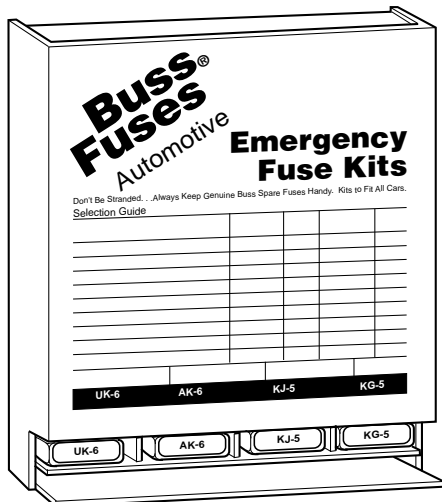

Display and Box Fuse Assortments

No. 40 Emergency Fuse Kit

CATALOG SYMBOL: NO.40
DISPLAY SIZE: 2-1/2" x 8" x 9"

- 40 Boxes (220 fuses).
- AK-6RLD Reload (ATC Type).
- KG-5RLD Reload (German Type).
- KJ-5RLD Reload (Japanese Type).
- UK-6RLD Reload (Glass Type).
- Rack comes free!