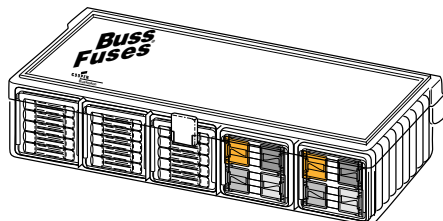

	Boxes		Boxes		Boxes		Boxes
AGA-5	(1)	AGW-15	(1)	ATM-2	(1)	MAX-20	(1)
AGA-20	(1)	AGW-20	(1)	ATM-3	(1)	MAX-30	(1)
AGC-1	(1)	AGX-20	(1)	ATM-4	(1)	MAX-40	(1)
AGC-2	(1)	AGX-30	(1)	ATM-5	(1)	MAX-50	(1)
AGC-3	(2)	ATC-3	(1)	ATM-7-1/2	(1)	MAX-60	(1)
AGC-4	(1)	ATC-4	(1)	ATM-10	(1)	SFE-4	(1)
AGC-5	(2)	ATC-5	(2)	ATM-15	(1)	SFE-6	(1)
AGC-7-1/2	(1)	ATC-7-1/2	(1)	ATM-20	(1)	SFE-7-12	(1)
AGC-10	(2)	ATC-10	(5)	ATM-25	(1)	SFE-9	(1)
AGC-15	(2)	ATC-15	(7)	ATM-30	(1)	SFE-14	(1)
AGC-20	(6)	ATC-20	(8)	GBC-8	(1)	SFE-20	(6)
AGC-25	(2)	ATC-25	(4)	GBC-16	(1)	SFE-30	(1)
AGC-25	(7)	ATC-30	(7)	GBC-25	(1)		
AGC-30	(1)						
AGC-35	(1)						

No. 200 Glass Tube and Blade-Type Fuses

CATALOG SYMBOL: NO.200
DISPLAY SIZE: 4" x 6-3/4" x 10"

- Most popular glass tube and blade-type fuses.
- The "200" — 40 boxes (172 fuses).
- Rack has Buss inventory feature.
- Rack comes free!

	Boxes		Boxes
AGC-1	(1)	ATM-2	(1)
AGC-2	(1)	ATM-3	(1)
AGC-3	(1)	ATM-4	(1)
AGC-5	(1)	ATM-5	(1)
AGC-7-1/2	(1)	ATM-7-1/2	(1)
AGC-10	(1)	ATM-10	(1)
AGC-15	(1)	ATM-15	(1)
AGC-20	(1)	ATM-20	(1)
AGC-25	(1)	ATM-25	(1)
AGC-30	(1)	ATM-30	(1)
ATC-3	(1)	CBC-8	(1)
ATC-4	(1)	MAX-20	(1)
ATC-5	(1)	MAX-30	(1)
ATC-7-1/2	(1)	MAX-40	(2)
ATC-10	(1)	MAX-50	(1)
ATC-15	(1)	MAX-60	(2)
ATC-20	(2)	SFE-14	(1)
ATC-25	(1)	SFE-20	(1)
ATC-30	(1)		

Display and Box Fuse Assortments

No. 201 Glass Tube and Blade-Type Fuses

CATALOG SYMBOL: NO. 201
BOX SIZE: 3" x 4" x 10"

- Most popular glass tube and blade-type fuses.
- The "201" — 40 boxes (172 fuses).
- Comes in handy, clear plastic service kit.
- Fuse assortment same as the "200".