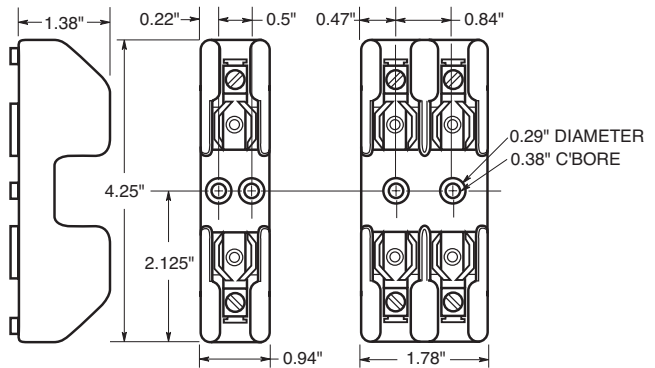

Voltage Ratings: 480 Volts AC, 15 - 60 Amps

Agency Approvals:

CSA, Class 6225-01, File 47235

Catalog Data (480V)

Amps	Poles	Terminal Type				Fig. No.
		Screw with Quick-Connect	Pressure Plate w/Quick Connect	Box Lug	Box Lug w/Clip	
1 to 15	1	BG3011SQ	BG3011PQ	BG3011B	—	1
	2	BG3012SQ	BG3012PQ	BG3012B	—	2
	3	BG3013SQ	BG3013PQ	BG3013B	—	3
20 to 25	1	BG3021SQ	BG3021PQ	BG3021B	—	1
	2	BG3022SQ	BG3022PQ	BG3022B	—	2
	3	BG3023SQ	BG3023PQ	BG3023B	—	3
30 to 35	1	BG3031S	BG3031P	BG3031B	—	1
	2	BG3032S	BG3032P	BG3032B	—	2
	3	BG3033S	BG3033P	BG3033B	—	3
60	1	—	—	—	G30060-1CR	4
	2	—	—	—	G30060-2CR	4
	3	—	—	—	G30060-3CR	5

Dimensional Data

1 to 30A

Figure 1. Figure 2. Figure 3.

Dimensional Data

35 to 60A

Figure 4.

Figure 5.

CROSS REFERENCE