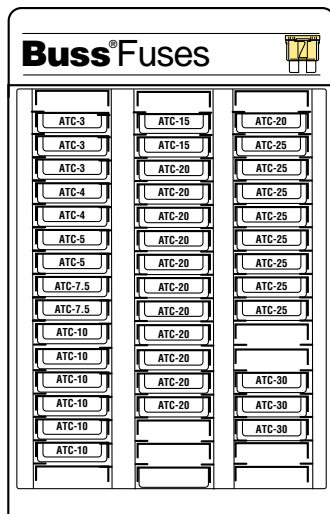

No. 204 ATC® Blade-Type Assortment

CATALOG SYMBOL: NO.204
DISPLAY SIZE: 4" x 6-3/4" x 10"

- 40 boxes (200 fuses).
- The "204".
- Complete assortment of ATC blade-type fuses.
- Rack comes free!

	Boxes		Boxes
ATC-3	(3)	ATC-15	(2)
ATC-4	(2)	ATC-20	(12)
ATC-5	(2)	ATC-25	(8)
ATC-7-1/2	(2)	ATC-30	(3)
ATC-10	(6)