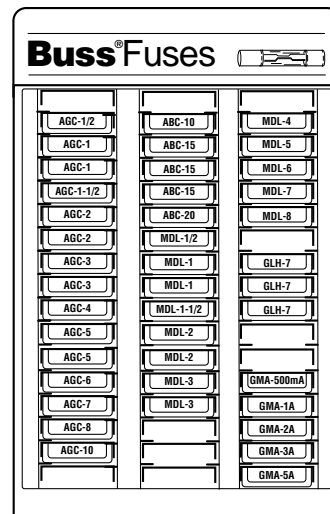

No. 205 ATC® Blade-Type Assortment

CATALOG SYMBOL: NO.205
DISPLAY SIZE: 4" x 6-3/4" x 10"

- 40 boxes (200 fuses).
- The "205".
- Electronic glass tube fuses.
- Rack comes free!

	Boxes		Boxes
AGC-1/2	(1)	MDL-1-1/2	(1)
AGC-1	(2)	MDL-2	(2)
AGC-1-1/2	(1)	MDL-3	(2)
AGC-2	(2)	MDL-4	(1)
AGC-3	(2)	MDL-5	(1)
AGC-4	(1)	MDL-6	(1)
AGC-5	(2)	MDL-7	(1)
AGC-6	(1)	MDL-8	(1)
AGC-7	(1)	GLH-7	(3)
AGC-8	(1)	GMA-500mA	(1)
AGC-10	(1)	GMA-1A	(1)
ABC-10	(1)	GMA-2A	(1)
ABC-15	(3)	GMA-3A	(1)
ABC-20	(1)	GMA-5A	(1)
MDL-1/2	(1)		
MDL-1	(2)		

Buss display and fuse assortments are compact. They don't waste space. Display and storage are minimal

- Simple, easy and meaningful catalog numbering system.
- Every assortment has the right fuse mix per actual usage. No dead inventory.
- Box assortments are durable, easily carried plastic cases. All "5-in" boxes of ATC, ATM and glass tube fuses plus the "1-in" boxes of MAXI fuses fit all slots in all existing service and dealer display racks.