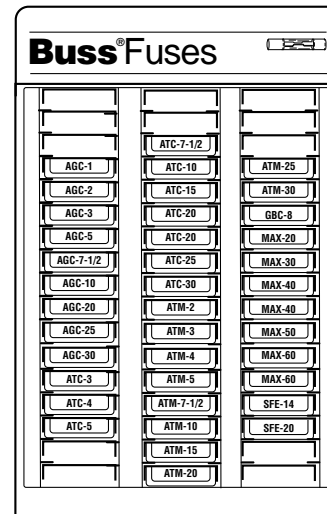

Display and Box Fuse Assortments

No. 500 Glass Tube and Blade-Type Assortment

CATALOG SYMBOL: NO. 500
DISPLAY SIZE: 4-3/4" x 12-1/2" x 13-3/4"

- 100 Boxes (480 fuses).
- A complete and well-balanced stock.
- Meets every service need for American and foreign cars and trucks, new and old.
- Rack comes free!

	Boxes		Boxes		Boxes		Boxes
AGA-5	(1)	AGW-15	(1)	ATM-2	(1)	MAX-20	(1)
AGA-20	(1)	AGW-20	(1)	ATM-3	(1)	MAX-30	(1)
AGC-1	(1)	AGX-20	(1)	ATM-4	(1)	MAX-40	(1)
AGC-2	(1)	AGX-30	(1)	ATM-5	(1)	MAX-50	(1)
AGC-3	(2)	ATC-3	(1)	ATM-7-1/2	(1)	MAX-60	(1)
AGC-4	(1)	ATC-4	(1)	ATM-10	(1)	SFE-4	(1)
AGC-5	(2)	ATC-5	(2)	ATM-15	(1)	SFE-6	(1)
AGC-7-1/2	(1)	ATC-7-1/2	(1)	ATM-20	(1)	SFE-7-12	(1)
AGC-10	(2)	ATC-10	(5)	ATM-25	(1)	SFE-9	(1)
AGC-15	(2)	ATC-15	(7)	ATM-30	(1)	SFE-14	(1)
AGC-20	(6)	ATC-20	(8)	GBC-8	(1)	SFE-20	(6)
AGC-25	(2)	ATC-25	(4)	GBC-16	(1)	SFE-30	(1)
AGC-25	(7)	ATC-30	(7)	GBC-25	(1)		
AGC-30	(1)						
AGC-35	(1)						

No. 200 Glass Tube and Blade-Type Fuses

CATALOG SYMBOL: NO.200
DISPLAY SIZE: 4" x 6-3/4" x 10"

- Most popular glass tube and blade-type fuses.
- The "200" — 40 boxes (172 fuses).
- Rack has Buss inventory feature.
- Rack comes free!