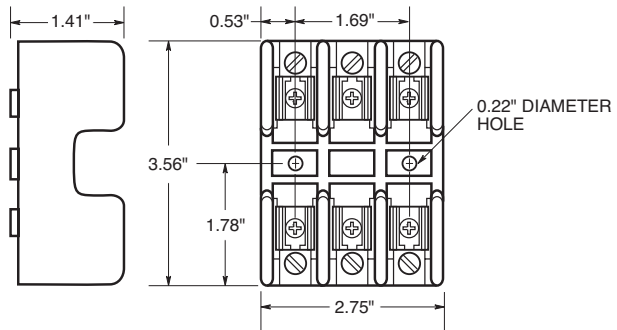

Voltage Ratings: 480 Volts AC, 15 - 60 Amps

Agency Approvals:
CSA, Class 6225-01, File 47235

Catalog Data (480V)

Amps	Poles	Terminal Type				Fig. No.
		Screw with Quick-Connect	Pressure Plate w/Quick Connect	Box Lug	Box Lug w/Clip	
1 to 15	1	BG3011SQ	BG3011PQ	BG3011B	—	1
	2	BG3012SQ	BG3012PQ	BG3012B	—	2
	3	BG3013SQ	BG3013PQ	BG3013B	—	3
20 to 25	1	BG3021SQ	BG3021PQ	BG3021B	—	1
	2	BG3022SQ	BG3022PQ	BG3022B	—	2
	3	BG3023SQ	BG3023PQ	BG3023B	—	3
30 to 35	1	BG3031S	BG3031P	BG3031B	—	1
	2	BG3032S	BG3032P	BG3032B	—	2
	3	BG3033S	BG3033P	BG3033B	—	3
60	1	—	—	—	G30060-1CR	4
	2	—	—	—	G30060-2CR	4
	3	—	—	—	G30060-3CR	5

Dimensional Data

1 to 30A

Figure 1. Figure 2. Figure 3.

Dimensional Data

35 to 60A

Figure 4.

Figure 5.

CROSS REFERENCE