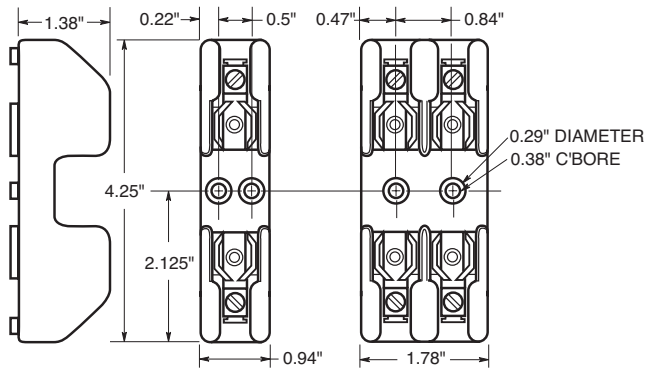

Voltage Ratings: 480 Volts AC, 15 - 60 Amps

Agency Approvals:
CSA, Class 6225-01, File 47235

Catalog Data (480V)

Amps	Poles	Terminal Type				Fig. No.
		Screw with Quick-Connect	Pressure Plate w/Quick Connect	Box Lug	Box Lug w/Clip	
1 to 15	1	BG3011SQ	BG3011PQ	BG3011B	—	1
	2	BG3012SQ	BG3012PQ	BG3012B	—	2
	3	BG3013SQ	BG3013PQ	BG3013B	—	3
20 to 25	1	BG3021SQ	BG3021PQ	BG3021B	—	1
	2	BG3022SQ	BG3022PQ	BG3022B	—	2
	3	BG3023SQ	BG3023PQ	BG3023B	—	3
30 to 35	1	BG3031S	BG3031P	BG3031B	—	1
	2	BG3032S	BG3032P	BG3032B	—	2
	3	BG3033S	BG3033P	BG3033B	—	3
60	1	—	—	—	G30060-1CR	4
	2	—	—	—	G30060-2CR	4
	3	—	—	—	G30060-3CR	5

Dimensional Data

1 to 30A

Figure 1. Figure 2. Figure 3.

Dimensional Data

35 to 60A

Figure 4.

Figure 5.

CROSS REFERENCE