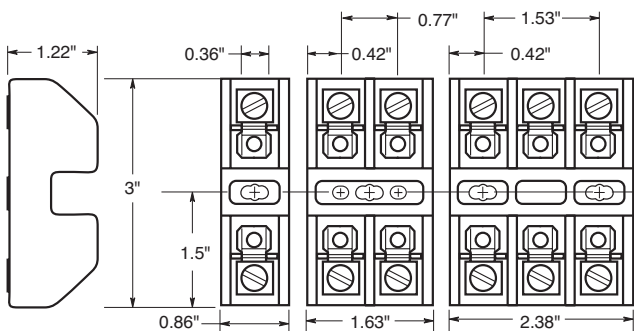

Voltage Ratings: 480 Volts AC, 15 - 60 Amps

Agency Approvals:
CSA, Class 6225-01, File 47235

Catalog Data (480V)

Amps	Poles	Terminal Type				Fig. No.
		Screw with Quick-Connect	Pressure Plate w/Quick Connect	Box Lug	Box Lug w/Clip	
1 to 15	1	BG3011SQ	BG3011PQ	BG3011B	—	1
	2	BG3012SQ	BG3012PQ	BG3012B	—	2
	3	BG3013SQ	BG3013PQ	BG3013B	—	3
20 to 25	1	BG3021SQ	BG3021PQ	BG3021B	—	1
	2	BG3022SQ	BG3022PQ	BG3022B	—	2
	3	BG3023SQ	BG3023PQ	BG3023B	—	3
30 to 35	1	BG3031S	BG3031P	BG3031B	—	1
	2	BG3032S	BG3032P	BG3032B	—	2
	3	BG3033S	BG3033P	BG3033B	—	3
60	1	—	—	—	G30060-1CR	4
	2	—	—	—	G30060-2CR	4
	3	—	—	—	G30060-3CR	5

Dimensional Data

1 to 30A

Figure 1. Figure 2. Figure 3.

Dimensional Data

35 to 60A

Figure 4.

Figure 5.

CROSS REFERENCE