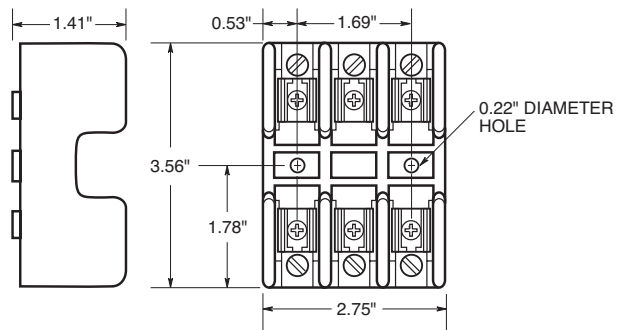

Voltage Ratings: 480 Volts AC, 15 - 60 Amps

Agency Approvals:

CSA, Class 6225-01, File 47235

Catalog Data (480V)

Amps	Poles	Terminal Type				Fig. No.
		Screw with Quick-Connect	Pressure Plate w/Quick Connect	Box Lug	Box Lug w/Clip	
1 to 15	1	BG3011SQ	BG3011PQ	BG3011B	—	1
	2	BG3012SQ	BG3012PQ	BG3012B	—	2
	3	BG3013SQ	BG3013PQ	BG3013B	—	3
20 to 25	1	BG3021SQ	BG3021PQ	BG3021B	—	1
	2	BG3022SQ	BG3022PQ	BG3022B	—	2
	3	BG3023SQ	BG3023PQ	BG3023B	—	3
30 to 35	1	BG3031S	BG3031P	BG3031B	—	1
	2	BG3032S	BG3032P	BG3032B	—	2
	3	BG3033S	BG3033P	BG3033B	—	3
60	1	—	—	—	G30060-1CR	4
	2	—	—	—	G30060-2CR	4
	3	—	—	—	G30060-3CR	5

Dimensional Data

1 to 30A

Figure 1. Figure 2. Figure 3.

Dimensional Data

35 to 60A

Figure 4.

Figure 5.

CROSS REFERENCE