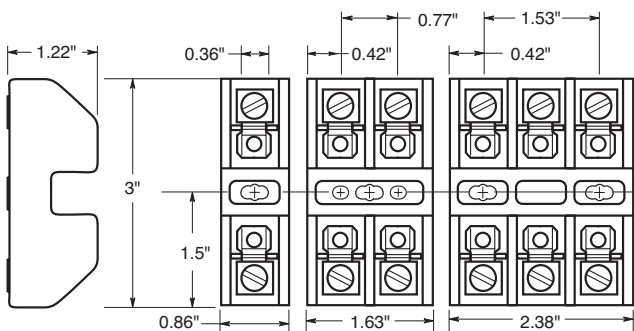

Amps	Poles	Terminal Type				Fig. No.
		Screw with Quick-Connect	Pressure Plate w/Quick Connect	Box Lug	Box Lug w/Clip	
1 to 15	1	BG3011SQ	BG3011PQ	BG3011B	—	1
	2	BG3012SQ	BG3012PQ	BG3012B	—	2
	3	BG3013SQ	BG3013PQ	BG3013B	—	3
20 to 25	1	BG3021SQ	BG3021PQ	BG3021B	—	1
	2	BG3022SQ	BG3022PQ	BG3022B	—	2
	3	BG3023SQ	BG3023PQ	BG3023B	—	3
30 to 35	1	BG3031S	BG3031P	BG3031B	—	1
	2	BG3032S	BG3032P	BG3032B	—	2
	3	BG3033S	BG3033P	BG3033B	—	3
60	1	—	—	—	G30060-1CR	4
	2	—	—	—	G30060-2CR	4
	3	—	—	—	G30060-3CR	5

Dimensional Data

1 to 30A

Figure 1.

Figure 2.

Figure 3.

CROSS REFERENCE

EDISON	BUSSMANN	GOULD	LITTELFUSE
BG3011SQ	BG3011SQ	NONE	LG30015-1SQ
BG3012SQ	BG3012SQ	NONE	LG30015-2SQ
BG3013SQ	BG3013SQ	NONE	LG30015-3SQ
BG3021SQ	BG3021SQ	NONE	LG30020-1SQ
BG3022SQ	BG3022SQ	NONE	LG30020-2SQ
BG3023SQ	BG3023SQ	NONE	LG30020-3SQ
BG3031S	BG3031S	NONE	LG30030-1SQ
BG3032S	BG3032S	NONE	LG30030-2SQ
BG3033S	BG3033S	NONE	LG30030-3SQ
BG3011PQ	BG3011PQ	NONE	NONE
BG3012PQ	BG3012PQ	NONE	NONE
BG3013PQ	BG3013PQ	NONE	NONE
BG3021PQ	BG3021PQ	NONE	NONE
BG3022PQ	BG3022PQ	NONE	NONE
BG3023PQ	BG3023PQ	NONE	NONE
BG3031P	BG3031P	NONE	LG30030-1PQ
BG3032SP	BG3032SP	NONE	LG30030-2PQ
BG3033P	BG3033P	NONE	LG30030-3PQ
BG3011B	BG3011B	NONE	NONE
BG3012B	BG3012B	NONE	NONE
BG3013B	BG3013B	NONE	NONE
BG3021B	BG3021B	NONE	NONE
BG3022B	BG3022B	NONE	NONE
BG3023B	BG3023B	NONE	NONE
BG3031B	BG3031B	NONE	NONE
BG3032B	BG3032B	NONE	NONE
BG3033B	BG3033B	NONE	NONE
G30060-1CR	G30060-1CR	NONE	LG30060-1CR
G30060-2CR	G30060-2CR	NONE	LG30060-2CR
G30060-3CR	G30060-3CR	NONE	LG30060-3CR