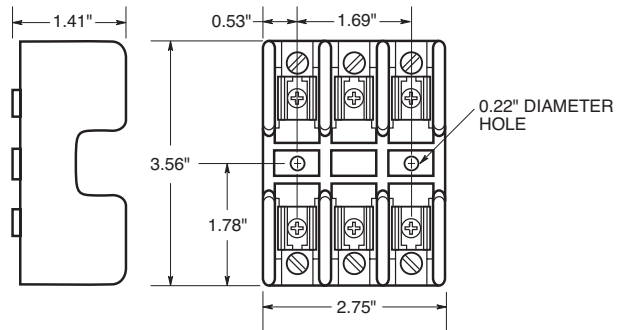

Figure 5.

Catalog Data (480V)

Amps	Poles	Terminal Type				Fig. No.
		Screw with Quick-Connect	Pressure Plate w/Quick Connect	Box Lug	Box Lug w/Clip	
1 to 15	1	BG3011SQ	BG3011PQ	BG3011B	—	1
	2	BG3012SQ	BG3012PQ	BG3012B	—	2
	3	BG3013SQ	BG3013PQ	BG3013B	—	3
20 to 25	1	BG3021SQ	BG3021PQ	BG3021B	—	1
	2	BG3022SQ	BG3022PQ	BG3022B	—	2
	3	BG3023SQ	BG3023PQ	BG3023B	—	3
30 to 35	1	BG3031S	BG3031P	BG3031B	—	1
	2	BG3032S	BG3032P	BG3032B	—	2
	3	BG3033S	BG3033P	BG3033B	—	3
60	1	—	—	—	G30060-1CR	4
	2	—	—	—	G30060-2CR	4
	3	—	—	—	G30060-3CR	5