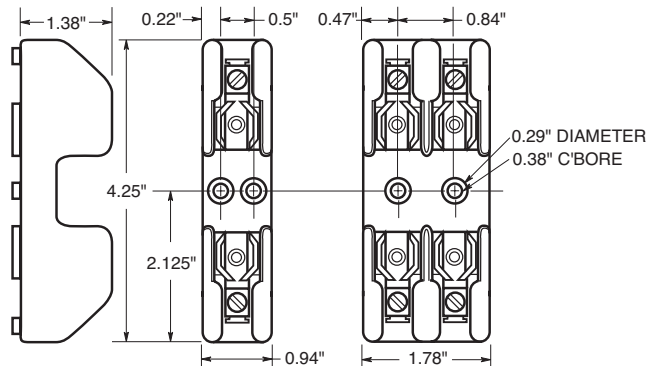

Catalog Number BG Series and G Series

CLASS G FUSEBLOCKS:

BG Series and G Series: For use with Class G Fuses (Edison SEC)

Construction: (0-30) Thermoplastic
(35-60) Phenolic

Ampere Ratings: 1-30 Amps
UL Recognized, Guide IZLT2,
File E14853
35-60 Amps
UL Recognized, Guide IZLT,
File E14853

Voltage Ratings: 480 Volts AC, 15 - 60 Amps

Agency Approvals:

CSA, Class 6225-01, File 47235

Dimensional Data

35 to 60A

Figure 4.

Catalog Data (480V)

Amps	Poles	Terminal Type				Fig. No.
		Screw with Quick-Connect	Pressure Plate w/Quick Connect	Box Lug	Box Lug w/Clip	
1 to 15	1	BG3011SQ	BG3011PQ	BG3011B	—	1
	2	BG3012SQ	BG3012PQ	BG3012B	—	2
	3	BG3013SQ	BG3013PQ	BG3013B	—	3
20 to 25	1	BG3021SQ	BG3021PQ	BG3021B	—	1
	2	BG3022SQ	BG3022PQ	BG3022B	—	2
	3	BG3023SQ	BG3023PQ	BG3023B	—	3
30 to 35	1	BG3031S	BG3031P	BG3031B	—	1
	2	BG3032S	BG3032P	BG3032B	—	2
	3	BG3033S	BG3033P	BG3033B	—	3
60	1	—	—	—	G30060-1CR	4
	2	—	—	—	G30060-2CR	4
	3	—	—	—	G30060-3CR	5

Dimensional Data

1 to 30A

CROSS REFERENCE