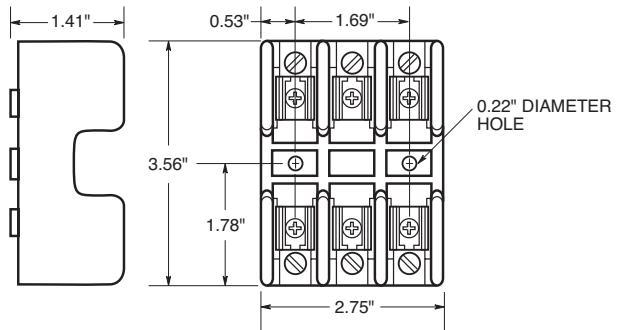

Voltage Ratings: 480 Volts AC, 15 - 60 Amps

Agency Approvals:

CSA, Class 6225-01, File 47235

Catalog Data (480V)

Amps	Poles	Terminal Type				Fig. No.
		Screw with Quick-Connect	Pressure Plate w/Quick Connect	Box Lug	Box Lug w/Clip	
1 to 15	1	BG3011SQ	BG3011PQ	BG3011B	—	1
	2	BG3012SQ	BG3012PQ	BG3012B	—	2
	3	BG3013SQ	BG3013PQ	BG3013B	—	3
20 to 25	1	BG3021SQ	BG3021PQ	BG3021B	—	1
	2	BG3022SQ	BG3022PQ	BG3022B	—	2
	3	BG3023SQ	BG3023PQ	BG3023B	—	3
30 to 35	1	BG3031S	BG3031P	BG3031B	—	1
	2	BG3032S	BG3032P	BG3032B	—	2
	3	BG3033S	BG3033P	BG3033B	—	3
60	1	—	—	—	G30060-1CR	4
	2	—	—	—	G30060-2CR	4
	3	—	—	—	G30060-3CR	5

Dimensional Data

1 to 30A

Figure 1. Figure 2. Figure 3.

Dimensional Data

35 to 60A

Figure 4.

Figure 5.

CROSS REFERENCE