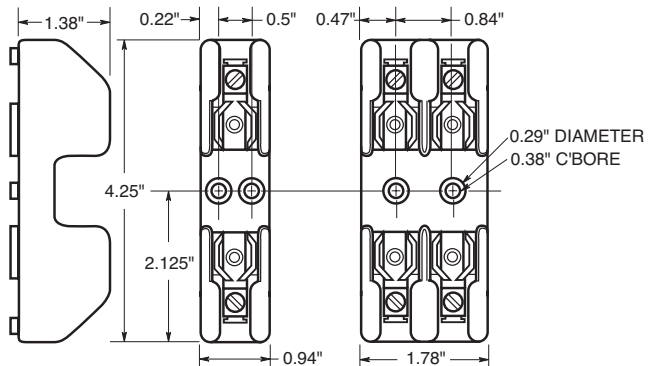

Voltage Ratings: 480 Volts AC, 15 - 60 Amps

Agency Approvals:

CSA, Class 6225-01, File 47235

Catalog Data (480V)

Amps	Poles	Terminal Type				Fig. No.
		Screw with Quick-Connect	Pressure Plate w/Quick Connect	Box Lug	Box Lug w/Clip	
1 to 15	1	BG3011SQ	BG3011PQ	BG3011B	—	1
	2	BG3012SQ	BG3012PQ	BG3012B	—	2
	3	BG3013SQ	BG3013PQ	BG3013B	—	3
20 to 25	1	BG3021SQ	BG3021PQ	BG3021B	—	1
	2	BG3022SQ	BG3022PQ	BG3022B	—	2
	3	BG3023SQ	BG3023PQ	BG3023B	—	3
30 to 35	1	BG3031S	BG3031P	BG3031B	—	1
	2	BG3032S	BG3032P	BG3032B	—	2
	3	BG3033S	BG3033P	BG3033B	—	3
60	1	—	—	—	G30060-1CR	4
	2	—	—	—	G30060-2CR	4
	3	—	—	—	G30060-3CR	5

Dimensional Data

1 to 30A

Figure 1. Figure 2. Figure 3.

Dimensional Data

35 to 60A

Figure 4.

Figure 5.

CROSS REFERENCE