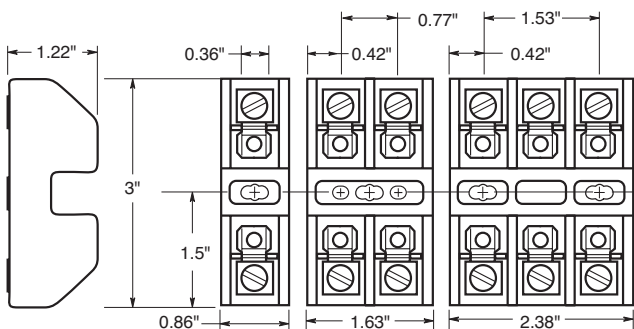

Voltage Ratings: 480 Volts AC, 15 - 60 Amps

Agency Approvals:

CSA, Class 6225-01, File 47235

Catalog Data (480V)

Amps	Poles	Terminal Type				Fig. No.
		Screw with Quick-Connect	Pressure Plate w/Quick Connect	Box Lug	Box Lug w/Clip	
1 to 15	1	BG3011SQ	BG3011PQ	BG3011B	—	1
	2	BG3012SQ	BG3012PQ	BG3012B	—	2
	3	BG3013SQ	BG3013PQ	BG3013B	—	3
20 to 25	1	BG3021SQ	BG3021PQ	BG3021B	—	1
	2	BG3022SQ	BG3022PQ	BG3022B	—	2
	3	BG3023SQ	BG3023PQ	BG3023B	—	3
30 to 35	1	BG3031S	BG3031P	BG3031B	—	1
	2	BG3032S	BG3032P	BG3032B	—	2
	3	BG3033S	BG3033P	BG3033B	—	3
60	1	—	—	—	G30060-1CR	4
	2	—	—	—	G30060-2CR	4
	3	—	—	—	G30060-3CR	5

Dimensional Data

1 to 30A

Figure 1. Figure 2. Figure 3.

Dimensional Data

35 to 60A

Figure 4.

Figure 5.

CROSS REFERENCE