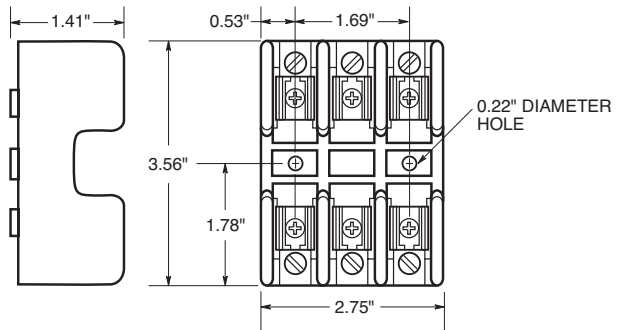

Voltage Ratings: 480 Volts AC, 15 - 60 Amps

Agency Approvals:
CSA, Class 6225-01, File 47235

Catalog Data (480V)

Amps	Poles	Terminal Type				Fig. No.
		Screw with Quick-Connect	Pressure Plate w/Quick Connect	Box Lug	Box Lug w/Clip	
1 to 15	1	BG3011SQ	BG3011PQ	BG3011B	—	1
	2	BG3012SQ	BG3012PQ	BG3012B	—	2
	3	BG3013SQ	BG3013PQ	BG3013B	—	3
20 to 25	1	BG3021SQ	BG3021PQ	BG3021B	—	1
	2	BG3022SQ	BG3022PQ	BG3022B	—	2
	3	BG3023SQ	BG3023PQ	BG3023B	—	3
30 to 35	1	BG3031S	BG3031P	BG3031B	—	1
	2	BG3032S	BG3032P	BG3032B	—	2
	3	BG3033S	BG3033P	BG3033B	—	3
60	1	—	—	—	G30060-1CR	4
	2	—	—	—	G30060-2CR	4
	3	—	—	—	G30060-3CR	5

Dimensional Data

1 to 30A

Figure 1. Figure 2. Figure 3.

Dimensional Data

35 to 60A

Figure 4.

Figure 5.

CROSS REFERENCE