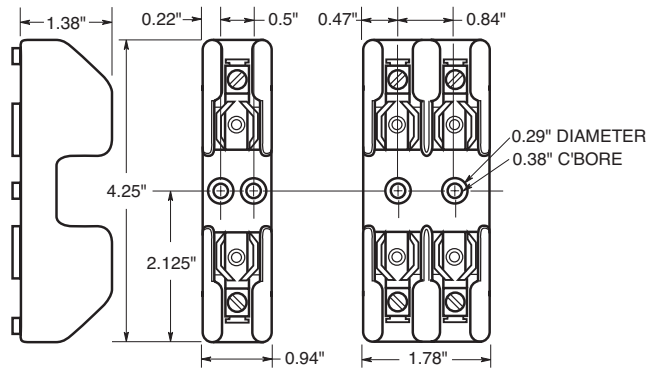

Voltage Ratings: 480 Volts AC, 15 - 60 Amps

Agency Approvals:
CSA, Class 6225-01, File 47235

Catalog Data (480V)

Amps	Poles	Terminal Type				Fig. No.
		Screw with Quick-Connect	Pressure Plate w/Quick Connect	Box Lug	Box Lug w/Clip	
1 to 15	1	BG3011SQ	BG3011PQ	BG3011B	—	1
	2	BG3012SQ	BG3012PQ	BG3012B	—	2
	3	BG3013SQ	BG3013PQ	BG3013B	—	3
20 to 25	1	BG3021SQ	BG3021PQ	BG3021B	—	1
	2	BG3022SQ	BG3022PQ	BG3022B	—	2
	3	BG3023SQ	BG3023PQ	BG3023B	—	3
30 to 35	1	BG3031S	BG3031P	BG3031B	—	1
	2	BG3032S	BG3032P	BG3032B	—	2
	3	BG3033S	BG3033P	BG3033B	—	3
60	1	—	—	—	G30060-1CR	4
	2	—	—	—	G30060-2CR	4
	3	—	—	—	G30060-3CR	5

Dimensional Data

1 to 30A

Figure 1. Figure 2. Figure 3.

Dimensional Data

35 to 60A

Figure 4.

Figure 5.

CROSS REFERENCE