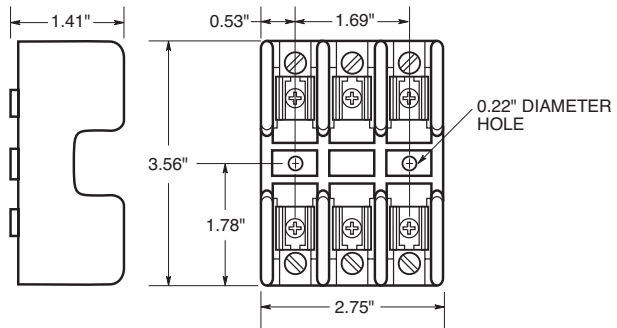

Voltage Ratings: 480 Volts AC, 15 - 60 Amps

Agency Approvals:

CSA, Class 6225-01, File 47235

Catalog Data (480V)

Amps	Poles	Terminal Type				Fig. No.
		Screw with Quick-Connect	Pressure Plate w/Quick Connect	Box Lug	Box Lug w/Clip	
1 to 15	1	BG3011SQ	BG3011PQ	BG3011B	—	1
	2	BG3012SQ	BG3012PQ	BG3012B	—	2
	3	BG3013SQ	BG3013PQ	BG3013B	—	3
20 to 25	1	BG3021SQ	BG3021PQ	BG3021B	—	1
	2	BG3022SQ	BG3022PQ	BG3022B	—	2
	3	BG3023SQ	BG3023PQ	BG3023B	—	3
30 to 35	1	BG3031S	BG3031P	BG3031B	—	1
	2	BG3032S	BG3032P	BG3032B	—	2
	3	BG3033S	BG3033P	BG3033B	—	3
60	1	—	—	—	G30060-1CR	4
	2	—	—	—	G30060-2CR	4
	3	—	—	—	G30060-3CR	5

Dimensional Data

1 to 30A

Figure 1. Figure 2. Figure 3.

Dimensional Data

35 to 60A

Figure 4.

Figure 5.

CROSS REFERENCE