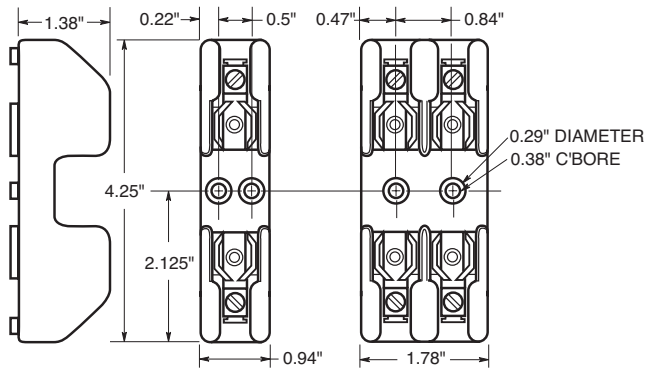

Voltage Ratings: 480 Volts AC, 15 - 60 Amps

Agency Approvals: CSA, Class 6225-01, File 47235

Catalog Data (480V)

Amps	Poles	Terminal Type				Fig. No.
		Screw with Quick-Connect	Pressure Plate w/Quick Connect	Box Lug	Box Lug w/Clip	
1 to 15	1	BG3011SQ	BG3011PQ	BG3011B	—	1
	2	BG3012SQ	BG3012PQ	BG3012B	—	2
	3	BG3013SQ	BG3013PQ	BG3013B	—	3
20 to 25	1	BG3021SQ	BG3021PQ	BG3021B	—	1
	2	BG3022SQ	BG3022PQ	BG3022B	—	2
	3	BG3023SQ	BG3023PQ	BG3023B	—	3
30 to 35	1	BG3031S	BG3031P	BG3031B	—	1
	2	BG3032S	BG3032P	BG3032B	—	2
	3	BG3033S	BG3033P	BG3033B	—	3
60	1	—	—	—	G30060-1CR	4
	2	—	—	—	G30060-2CR	4
	3	—	—	—	G30060-3CR	5

Dimensional Data

1 to 30A

Figure 1. Figure 2. Figure 3.

Dimensional Data

35 to 60A

Figure 4.

Figure 5.

CROSS REFERENCE