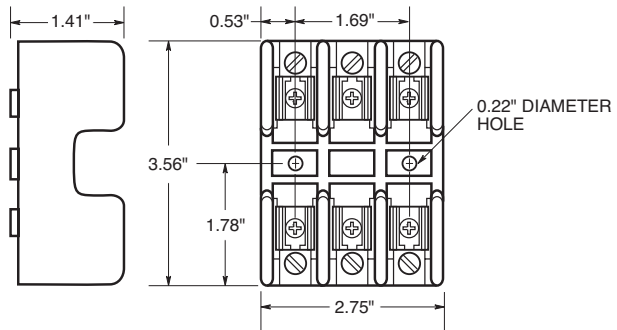

Voltage Ratings: 480 Volts AC, 15 - 60 Amps

Agency Approvals: CSA, Class 6225-01, File 47235

Catalog Data (480V)

Amps	Poles	Terminal Type				Fig. No.
		Screw with Quick-Connect	Pressure Plate w/Quick Connect	Box Lug	Box Lug w/Clip	
1 to 15	1	BG3011SQ	BG3011PQ	BG3011B	—	1
	2	BG3012SQ	BG3012PQ	BG3012B	—	2
	3	BG3013SQ	BG3013PQ	BG3013B	—	3
20 to 25	1	BG3021SQ	BG3021PQ	BG3021B	—	1
	2	BG3022SQ	BG3022PQ	BG3022B	—	2
	3	BG3023SQ	BG3023PQ	BG3023B	—	3
30 to 35	1	BG3031S	BG3031P	BG3031B	—	1
	2	BG3032S	BG3032P	BG3032B	—	2
	3	BG3033S	BG3033P	BG3033B	—	3
60	1	—	—	—	G30060-1CR	4
	2	—	—	—	G30060-2CR	4
	3	—	—	—	G30060-3CR	5

Dimensional Data

1 to 30A

Figure 1. Figure 2. Figure 3.

Dimensional Data

35 to 60A

Figure 4.

Figure 5.

CROSS REFERENCE