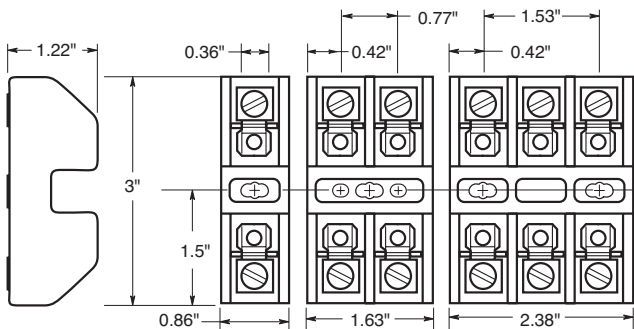

Voltage Ratings: 480 Volts AC, 15 - 60 Amps

Agency Approvals: CSA, Class 6225-01, File 47235

Catalog Data (480V)

Amps	Poles	Terminal Type				Fig. No.
		Screw with Quick-Connect	Pressure Plate w/Quick Connect	Box Lug	Box Lug w/Clip	
1 to 15	1	BG3011SQ	BG3011PQ	BG3011B	—	1
	2	BG3012SQ	BG3012PQ	BG3012B	—	2
	3	BG3013SQ	BG3013PQ	BG3013B	—	3
20 to 25	1	BG3021SQ	BG3021PQ	BG3021B	—	1
	2	BG3022SQ	BG3022PQ	BG3022B	—	2
	3	BG3023SQ	BG3023PQ	BG3023B	—	3
30 to 35	1	BG3031S	BG3031P	BG3031B	—	1
	2	BG3032S	BG3032P	BG3032B	—	2
	3	BG3033S	BG3033P	BG3033B	—	3
60	1	—	—	—	G30060-1CR	4
	2	—	—	—	G30060-2CR	4
	3	—	—	—	G30060-3CR	5

Dimensional Data

1 to 30A

Figure 1. Figure 2. Figure 3.

Dimensional Data

35 to 60A

Figure 4.

Figure 5.

CROSS REFERENCE