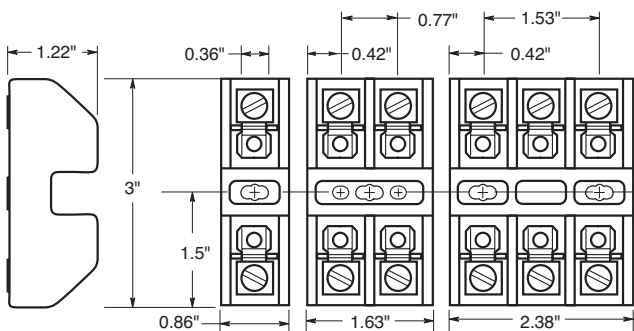

Voltage Ratings: 480 Volts AC, 15 - 60 Amps

Agency Approvals:
CSA, Class 6225-01, File 47235

Catalog Data (480V)

| Amps | Poles | Terminal Type | | | | Fig. No. |
|----------|-------|--------------------------|--------------------------------|---------|----------------|----------|
| | | Screw with Quick-Connect | Pressure Plate w/Quick Connect | Box Lug | Box Lug w/Clip | |
| 1 to 15 | 1 | BG3011SQ | BG3011PQ | BG3011B | — | 1 |
| | 2 | BG3012SQ | BG3012PQ | BG3012B | — | 2 |
| | 3 | BG3013SQ | BG3013PQ | BG3013B | — | 3 |
| 20 to 25 | 1 | BG3021SQ | BG3021PQ | BG3021B | — | 1 |
| | 2 | BG3022SQ | BG3022PQ | BG3022B | — | 2 |
| | 3 | BG3023SQ | BG3023PQ | BG3023B | — | 3 |
| 30 to 35 | 1 | BG3031S | BG3031P | BG3031B | — | 1 |
| | 2 | BG3032S | BG3032P | BG3032B | — | 2 |
| | 3 | BG3033S | BG3033P | BG3033B | — | 3 |
| 60 | 1 | — | — | — | G30060-1CR | 4 |
| | 2 | — | — | — | G30060-2CR | 4 |
| | 3 | — | — | — | G30060-3CR | 5 |

Dimensional Data

1 to 30A

Figure 1. Figure 2. Figure 3.

Dimensional Data

35 to 60A

Figure 4.

Figure 5.

CROSS REFERENCE