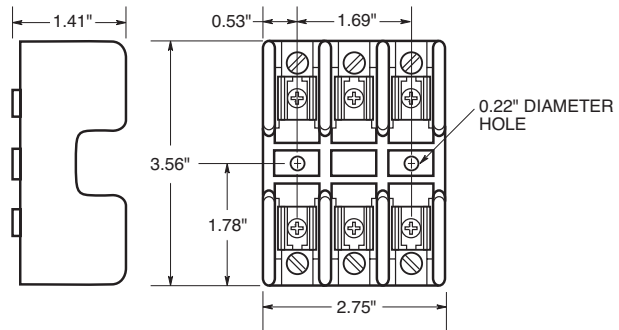

Voltage Ratings: 480 Volts AC, 15 - 60 Amps

Agency Approvals:
CSA, Class 6225-01, File 47235

Catalog Data (480V)

| Amps | Poles | Terminal Type | | | | Fig. No. |
|----------|-------|--------------------------|--------------------------------|---------|----------------|----------|
| | | Screw with Quick-Connect | Pressure Plate w/Quick Connect | Box Lug | Box Lug w/Clip | |
| 1 to 15 | 1 | BG3011SQ | BG3011PQ | BG3011B | — | 1 |
| | 2 | BG3012SQ | BG3012PQ | BG3012B | — | 2 |
| | 3 | BG3013SQ | BG3013PQ | BG3013B | — | 3 |
| 20 to 25 | 1 | BG3021SQ | BG3021PQ | BG3021B | — | 1 |
| | 2 | BG3022SQ | BG3022PQ | BG3022B | — | 2 |
| | 3 | BG3023SQ | BG3023PQ | BG3023B | — | 3 |
| 30 to 35 | 1 | BG3031S | BG3031P | BG3031B | — | 1 |
| | 2 | BG3032S | BG3032P | BG3032B | — | 2 |
| | 3 | BG3033S | BG3033P | BG3033B | — | 3 |
| 60 | 1 | — | — | — | G30060-1CR | 4 |
| | 2 | — | — | — | G30060-2CR | 4 |
| | 3 | — | — | — | G30060-3CR | 5 |

Dimensional Data

1 to 30A

Figure 1. Figure 2. Figure 3.

Dimensional Data

35 to 60A

Figure 4.

Figure 5.

CROSS REFERENCE