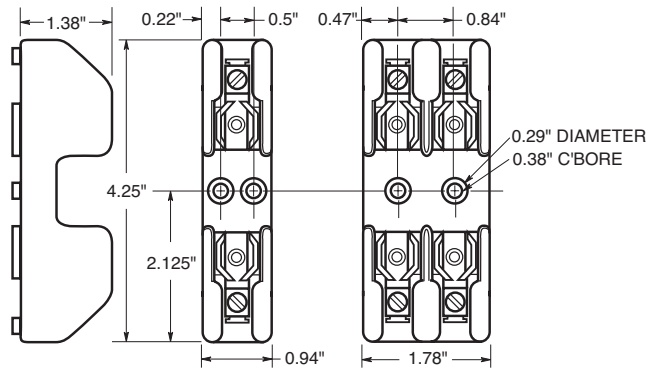

Voltage Ratings: 480 Volts AC, 15 - 60 Amps

Agency Approvals:
CSA, Class 6225-01, File 47235

Catalog Data (480V)

| Amps | Poles | Terminal Type | | | | Fig. No. |
|----------|-------|--------------------------|--------------------------------|---------|----------------|----------|
| | | Screw with Quick-Connect | Pressure Plate w/Quick Connect | Box Lug | Box Lug w/Clip | |
| 1 to 15 | 1 | BG3011SQ | BG3011PQ | BG3011B | — | 1 |
| | 2 | BG3012SQ | BG3012PQ | BG3012B | — | 2 |
| | 3 | BG3013SQ | BG3013PQ | BG3013B | — | 3 |
| 20 to 25 | 1 | BG3021SQ | BG3021PQ | BG3021B | — | 1 |
| | 2 | BG3022SQ | BG3022PQ | BG3022B | — | 2 |
| | 3 | BG3023SQ | BG3023PQ | BG3023B | — | 3 |
| 30 to 35 | 1 | BG3031S | BG3031P | BG3031B | — | 1 |
| | 2 | BG3032S | BG3032P | BG3032B | — | 2 |
| | 3 | BG3033S | BG3033P | BG3033B | — | 3 |
| 60 | 1 | — | — | — | G30060-1CR | 4 |
| | 2 | — | — | — | G30060-2CR | 4 |
| | 3 | — | — | — | G30060-3CR | 5 |

Dimensional Data

1 to 30A

Figure 1. Figure 2. Figure 3.

Dimensional Data

35 to 60A

Figure 4.

Figure 5.

CROSS REFERENCE