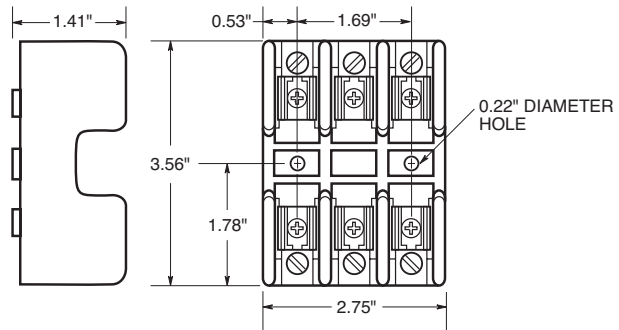

Voltage Ratings: 480 Volts AC, 15 - 60 Amps

Agency Approvals:
CSA, Class 6225-01, File 47235

Catalog Data (480V)

Amps	Poles	Terminal Type				Fig. No.
		Screw with Quick-Connect	Pressure Plate w/Quick Connect	Box Lug	Box Lug w/Clip	
1 to 15	1	BG3011SQ	BG3011PQ	BG3011B	—	1
	2	BG3012SQ	BG3012PQ	BG3012B	—	2
	3	BG3013SQ	BG3013PQ	BG3013B	—	3
20 to 25	1	BG3021SQ	BG3021PQ	BG3021B	—	1
	2	BG3022SQ	BG3022PQ	BG3022B	—	2
	3	BG3023SQ	BG3023PQ	BG3023B	—	3
30 to 35	1	BG3031S	BG3031P	BG3031B	—	1
	2	BG3032S	BG3032P	BG3032B	—	2
	3	BG3033S	BG3033P	BG3033B	—	3
60	1	—	—	—	G30060-1CR	4
	2	—	—	—	G30060-2CR	4
	3	—	—	—	G30060-3CR	5

Dimensional Data

1 to 30A

Figure 1. Figure 2. Figure 3.

Dimensional Data

35 to 60A

Figure 4.

Figure 5.

CROSS REFERENCE