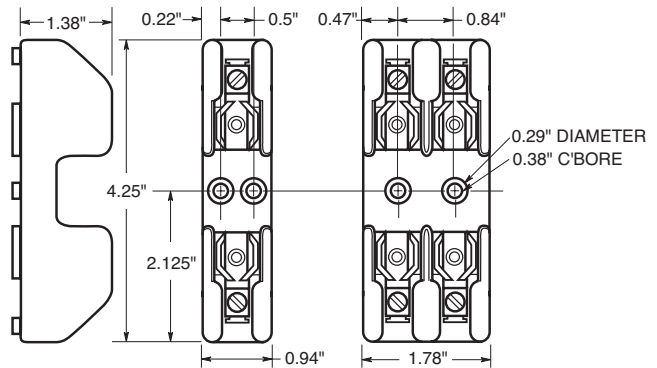

Voltage Ratings: 480 Volts AC, 15 - 60 Amps

Agency Approvals:
CSA, Class 6225-01, File 47235

Catalog Data (480V)

Amps	Poles	Terminal Type				Fig. No.
		Screw with Quick-Connect	Pressure Plate w/Quick Connect	Box Lug	Box Lug w/Clip	
1 to 15	1	BG3011SQ	BG3011PQ	BG3011B	—	1
	2	BG3012SQ	BG3012PQ	BG3012B	—	2
	3	BG3013SQ	BG3013PQ	BG3013B	—	3
20 to 25	1	BG3021SQ	BG3021PQ	BG3021B	—	1
	2	BG3022SQ	BG3022PQ	BG3022B	—	2
	3	BG3023SQ	BG3023PQ	BG3023B	—	3
30 to 35	1	BG3031S	BG3031P	BG3031B	—	1
	2	BG3032S	BG3032P	BG3032B	—	2
	3	BG3033S	BG3033P	BG3033B	—	3
60	1	—	—	—	G30060-1CR	4
	2	—	—	—	G30060-2CR	4
	3	—	—	—	G30060-3CR	5

Dimensional Data

1 to 30A

Figure 1. Figure 2. Figure 3.

Dimensional Data

35 to 60A

Figure 4.

Figure 5.

CROSS REFERENCE