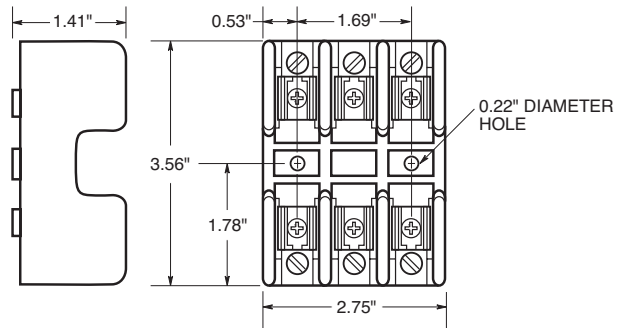

Voltage Ratings: 480 Volts AC, 15 - 60 Amps

Agency Approvals:

CSA, Class 6225-01, File 47235

Catalog Data (480V)

Amps	Poles	Terminal Type				Fig. No.
		Screw with Quick-Connect	Pressure Plate w/Quick Connect	Box Lug	Box Lug w/Clip	
1 to 15	1	BG3011SQ	BG3011PQ	BG3011B	—	1
	2	BG3012SQ	BG3012PQ	BG3012B	—	2
	3	BG3013SQ	BG3013PQ	BG3013B	—	3
20 to 25	1	BG3021SQ	BG3021PQ	BG3021B	—	1
	2	BG3022SQ	BG3022PQ	BG3022B	—	2
	3	BG3023SQ	BG3023PQ	BG3023B	—	3
30 to 35	1	BG3031S	BG3031P	BG3031B	—	1
	2	BG3032S	BG3032P	BG3032B	—	2
	3	BG3033S	BG3033P	BG3033B	—	3
60	1	—	—	—	G30060-1CR	4
	2	—	—	—	G30060-2CR	4
	3	—	—	—	G30060-3CR	5

Dimensional Data

1 to 30A

Figure 1. Figure 2. Figure 3.

Dimensional Data

35 to 60A

Figure 4.

Figure 5.

CROSS REFERENCE