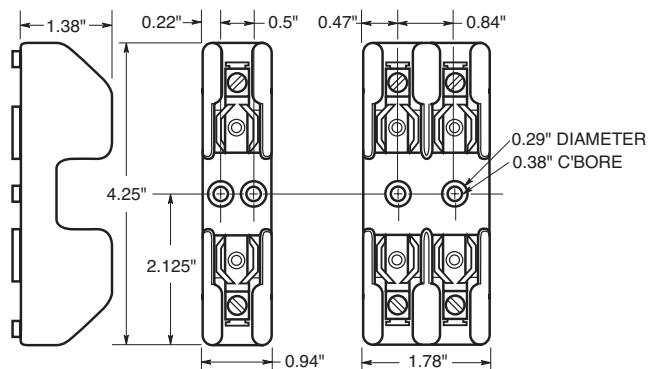

Voltage Ratings: 480 Volts AC, 15 - 60 Amps

Agency Approvals:

CSA, Class 6225-01, File 47235

Catalog Data (480V)

Amps	Poles	Terminal Type				Fig. No.
		Screw with Quick-Connect	Pressure Plate w/Quick Connect	Box Lug	Box Lug w/Clip	
1 to 15	1	BG3011SQ	BG3011PQ	BG3011B	—	1
	2	BG3012SQ	BG3012PQ	BG3012B	—	2
	3	BG3013SQ	BG3013PQ	BG3013B	—	3
20 to 25	1	BG3021SQ	BG3021PQ	BG3021B	—	1
	2	BG3022SQ	BG3022PQ	BG3022B	—	2
	3	BG3023SQ	BG3023PQ	BG3023B	—	3
30 to 35	1	BG3031S	BG3031P	BG3031B	—	1
	2	BG3032S	BG3032P	BG3032B	—	2
	3	BG3033S	BG3033P	BG3033B	—	3
60	1	—	—	—	G30060-1CR	4
	2	—	—	—	G30060-2CR	4
	3	—	—	—	G30060-3CR	5

Dimensional Data

1 to 30A

Figure 1. Figure 2. Figure 3.

Dimensional Data

35 to 60A

Figure 4.

Figure 5.

CROSS REFERENCE