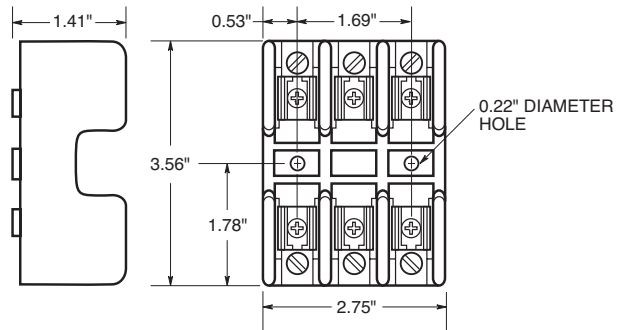

Voltage Ratings: 480 Volts AC, 15 - 60 Amps

Agency Approvals:
CSA, Class 6225-01, File 47235

Catalog Data (480V)

Amps	Poles	Terminal Type				Fig. No.
		Screw with Quick-Connect	Pressure Plate w/Quick Connect	Box Lug	Box Lug w/Clip	
1 to 15	1	BG3011SQ	BG3011PQ	BG3011B	—	1
	2	BG3012SQ	BG3012PQ	BG3012B	—	2
	3	BG3013SQ	BG3013PQ	BG3013B	—	3
20 to 25	1	BG3021SQ	BG3021PQ	BG3021B	—	1
	2	BG3022SQ	BG3022PQ	BG3022B	—	2
	3	BG3023SQ	BG3023PQ	BG3023B	—	3
30 to 35	1	BG3031S	BG3031P	BG3031B	—	1
	2	BG3032S	BG3032P	BG3032B	—	2
	3	BG3033S	BG3033P	BG3033B	—	3
60	1	—	—	—	G30060-1CR	4
	2	—	—	—	G30060-2CR	4
	3	—	—	—	G30060-3CR	5

Dimensional Data

1 to 30A

Figure 1. Figure 2. Figure 3.

Dimensional Data

35 to 60A

Figure 4.

Figure 5.

CROSS REFERENCE