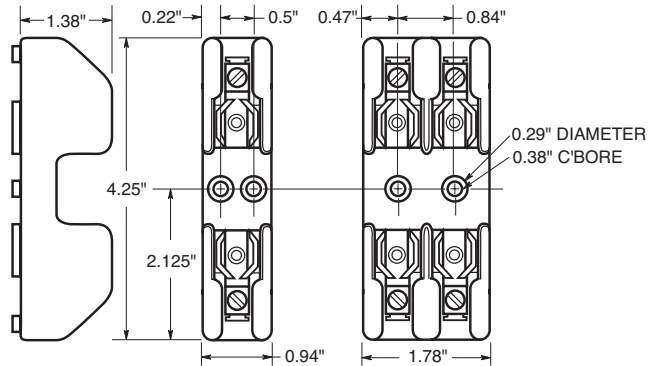

Voltage Ratings: 480 Volts AC, 15 - 60 Amps

Agency Approvals:
CSA, Class 6225-01, File 47235

Catalog Data (480V)

Amps	Poles	Terminal Type				Fig. No.
		Screw with Quick-Connect	Pressure Plate w/Quick Connect	Box Lug	Box Lug w/Clip	
1 to 15	1	BG3011SQ	BG3011PQ	BG3011B	—	1
	2	BG3012SQ	BG3012PQ	BG3012B	—	2
	3	BG3013SQ	BG3013PQ	BG3013B	—	3
20 to 25	1	BG3021SQ	BG3021PQ	BG3021B	—	1
	2	BG3022SQ	BG3022PQ	BG3022B	—	2
	3	BG3023SQ	BG3023PQ	BG3023B	—	3
30 to 35	1	BG3031S	BG3031P	BG3031B	—	1
	2	BG3032S	BG3032P	BG3032B	—	2
	3	BG3033S	BG3033P	BG3033B	—	3
60	1	—	—	—	G30060-1CR	4
	2	—	—	—	G30060-2CR	4
	3	—	—	—	G30060-3CR	5

Dimensional Data

1 to 30A

Figure 1. Figure 2. Figure 3.

Dimensional Data

35 to 60A

Figure 4.

Figure 5.

CROSS REFERENCE